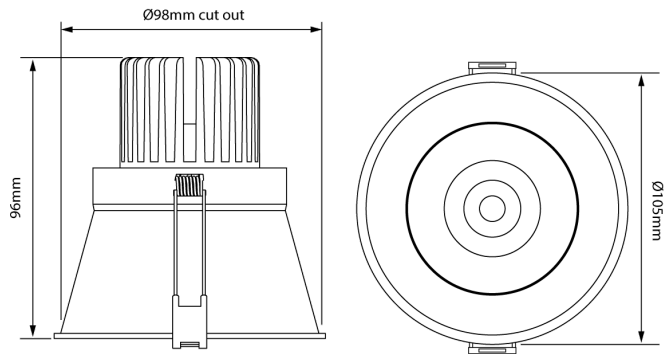

SI SOLA/12W/ADJ/38D/WH

Sola Series Adjustable Downlight

by

Sola Series is a collection of highly functional downlights at an excellent price point. Sola Adjustable is equipped with a 12W COB LED chip with 38 degree beam spread, dimmable. Internal source is adjustable up to 30 degree on a single axis for versatility. Aluminum construction with white finish. Ideal for commercial applications with bulk quantities available.

| | |
|-----------------|------------------------|
| Supplier | Studio Italia |
| Country | China |
| SKU | SI SOLA/12W/ADJ/38D/WH |
| Version | 38 degree beam |

Product Dimensions

| | | | | | |
|------------------|-----------|----------------|---------|--------------------|---|
| Materials | Aluminium | Source | 12W LED | Colour Temp | 3000K |
| Output | 757lm | CRI | 90 | Emission | 38 degree beam |
| IP Rating | IP32 | Dimming | PHASE | Notes | Internal source adjustable up to 30 degree on single axis |