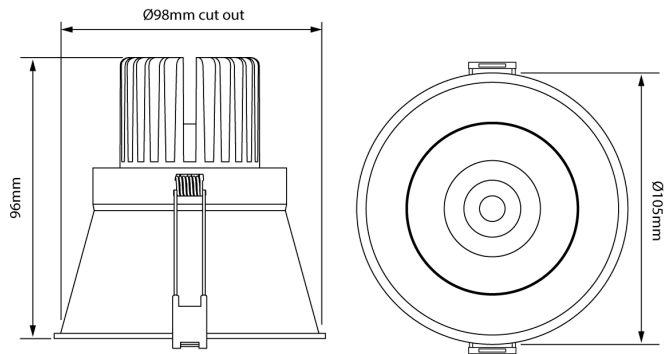

SI SOLA/12W/ADJ/38D/WH

Sola Series Adjustable Downlight

by Studio Italia

Sola Series is a collection of highly functional downlights at an excellent price point. Sola Adjustable is equipped with a 12W COB LED chip with 38 degree beam spread, dimmable. Internal source is adjustable up to 30 degree on a single axis for versatility. Aluminum construction with white finish. Ideal for commercial applications with bulk quantities available.

Supplier	Studio Italia
Country	China
SKU	SI SOLA/12W/ADJ/38D/WH
Version	38 degree beam

Product Dimensions

Materials	Aluminium	Source	12W LED	Colour Temp	3000K
Output	757lm	CRI	90	Emission	38 degree beam
IP Rating	IP32	Dimming	PHASE	Notes	Internal source adjustable up to 30 degree on single axis