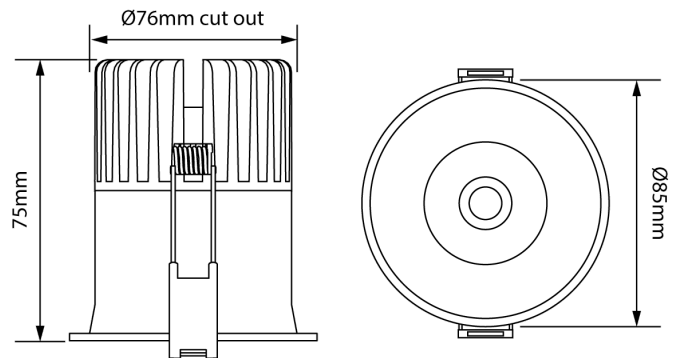

## Sola Series 85mm Downlight

by

Sola Series is a collection of highly functional downlights at an excellent price point. Sola 85mm is equipped with a 12W COB LED chip with 38 degree beam spread, IP32, dimmable. Aluminum construction with white finish. Ideal for commercial applications with bulk quantities available.

<b>Supplier</b>	Studio Italia
<b>Country</b>	China
<b>SKU</b>	SI SOLA/12W/85/38D/WH
<b>Version</b>	38 degree beam

Product Dimensions

<b>Materials</b>	Aluminium	<b>Source</b>	12W LED	<b>Colour Temp</b>	3000K
<b>Output</b>	757lm	<b>CRI</b>	90	<b>Emission</b>	38 degree beam
<b>IP Rating</b>	IP32	<b>Dimming</b>	PHASE		