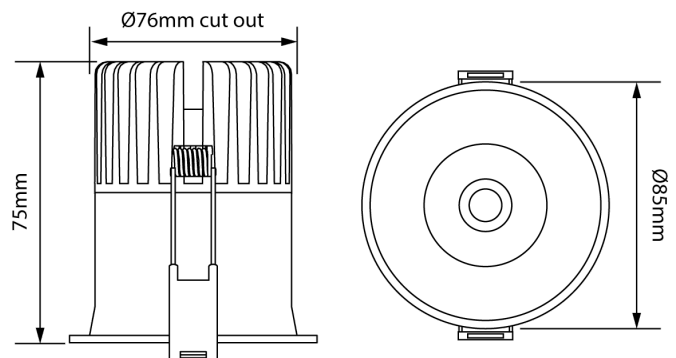

## Sola Series 85mm Downlight

by

Sola Series is a collection of highly functional downlights at an excellent price point. Sola 85mm is equipped with a 12W COB LED chip with 38 degree beam spread, IP32, dimmable. Aluminum construction with white finish. Ideal for commercial applications with bulk quantities available.

<b>Supplier</b>	Studio Italia
<b>Country</b>	China
<b>SKU</b>	SI SOLA/12W/85/38D/WH
<b>Version</b>	38 degree beam

Product Dimensions

<b>Materials</b>	Aluminium	<b>Source</b>	12W LED	<b>Colour Temp</b>	3000K
<b>Output</b>	757lm	<b>CRI</b>	90	<b>Emission</b>	38 degree beam
<b>IP Rating</b>	IP32	<b>Dimming</b>	PHASE		