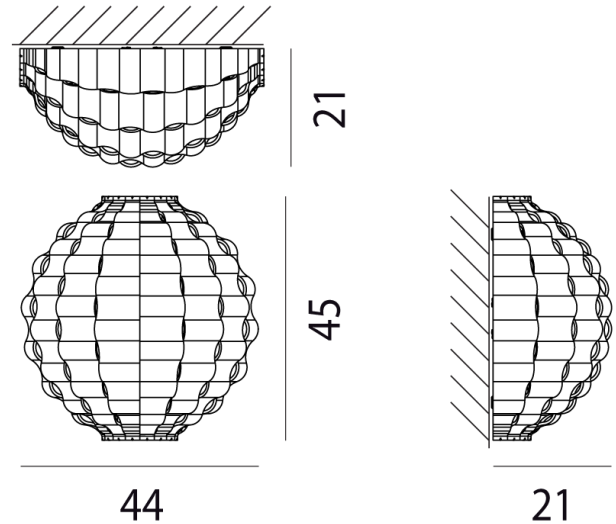

VI PL/TAHOMA/RND

Tahoma Wall Light

by

Tahoma surface mounted lamp composed of vertically arranged layers of glass that create a spherical shape. Can be installed as ceiling or wall light. Available in glossy white finish. Made in Italy.

Supplier	Vistosi
Country	Italy
SKU	VI PL/TAHOMA/RND
Size	Round

Product Dimensions

Materials	Blown Glass	Source	2 x E27 100W (Max)	Dimming	Dependent on globe
------------------	-------------	---------------	--------------------	----------------	--------------------