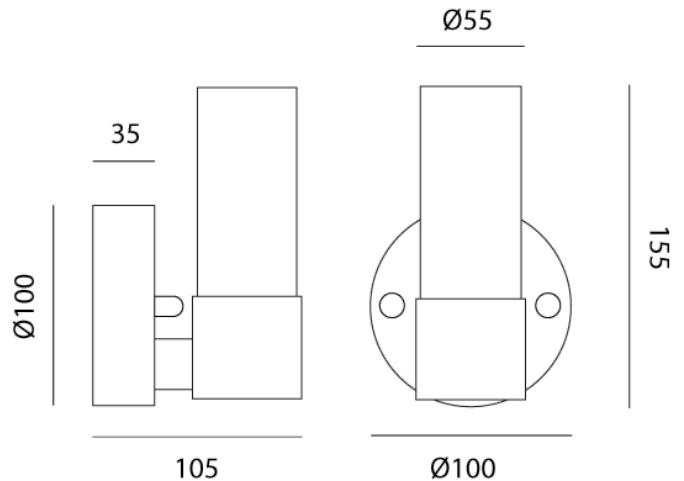

SE A/T1/W1/44/CHR

# T1 Single Wall Light - Chrome

by Ting Ting Chang

Inspired by classic tube lamps, the T1 Single Bathroom Wall Light is embedded with a CRI 90 LED light source. Protection level is up to IP44 which can be used in zone 2 of bathrooms. Both decorative and functional, the T1 bathroom fixture is ideal for contemporary spaces.

<b>Designer</b>	Ting Ting Chang
<b>Supplier</b>	Seed Design
<b>Country</b>	Taiwan
<b>SKU</b>	SE A/T1/W1/44/CHR
<b>Finish</b>	Chrome

Product Dimensions

<b>Materials</b>	Aluminium	<b>Source</b>	5W LED	<b>Colour Temp</b>	3000K
<b>Output</b>	451lm	<b>CRI</b>	90	<b>IP Rating</b>	IP44
<b>Dimming</b>	No				