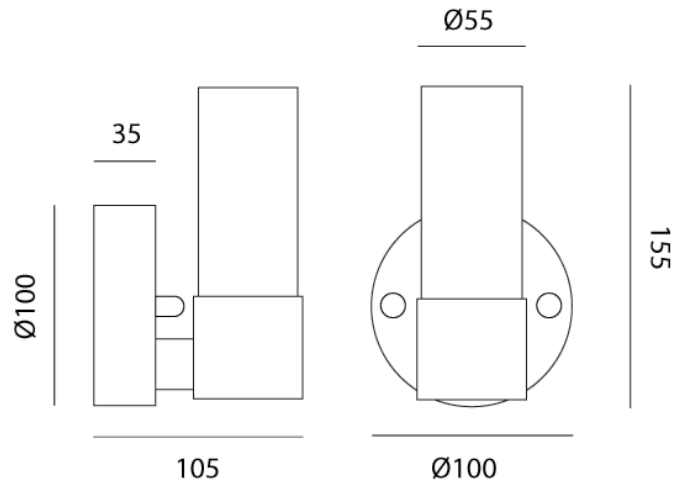

SE A/T1/W1/44/CHR

T1 Single Wall Light - Chrome

by Ting Ting Chang

Inspired by classic tube lamps, the T1 Single Bathroom Wall Light is embedded with a CRI 90 LED light source. Protection level is up to IP44 which can be used in zone 2 of bathrooms. Both decorative and functional, the T1 bathroom fixture is ideal for contemporary spaces.

Designer	Ting Ting Chang
Supplier	Seed Design
Country	Taiwan
SKU	SE A/T1/W1/44/CHR
Finish	Chrome

Product Dimensions

Materials	Aluminium	Source	5W LED	Colour Temp	3000K
Output	451lm	CRI	90	IP Rating	IP44
Dimming	No				