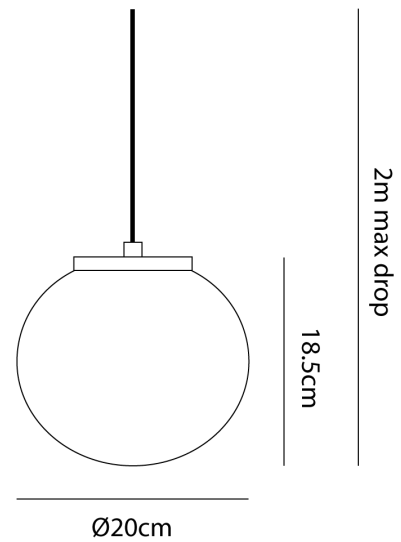

WK S/SPARK/RND/CL

Sparkle Round Pendant

by

Sparkle pendant with round diffuser in transparent glass. Art deco inspired design. Takes 1 x G9 33W (max) globe.

Supplier	Studio Italia
Country	China
SKU	WK S/SPARK/RND/CL
Size	Round

Product Dimensions

Materials	Glass	Source	1 x G9 33W (Max)	Dimming	Dependent on globe
------------------	-------	---------------	------------------	----------------	--------------------