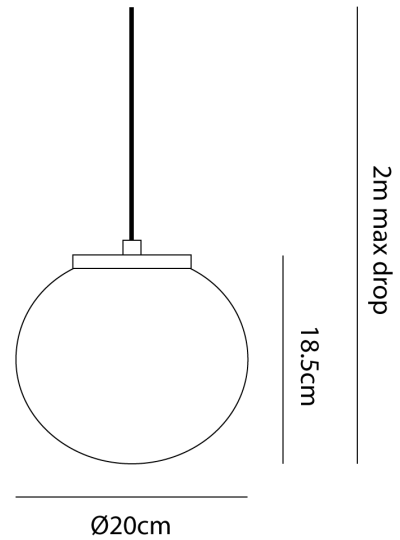

WK S/SPARK/RND/CL

Sparkle Round Pendant

by

Sparkle pendant with round diffuser in transparent glass. Art deco inspired design. Takes 1 x G9 33W (max) globe.

Supplier	Studio Italia
Country	China
SKU	WK S/SPARK/RND/CL
Size	Round

Product Dimensions

Materials	Glass	Source	1 x G9 33W (Max)	Dimming	Dependent on globe
------------------	-------	---------------	------------------	----------------	--------------------