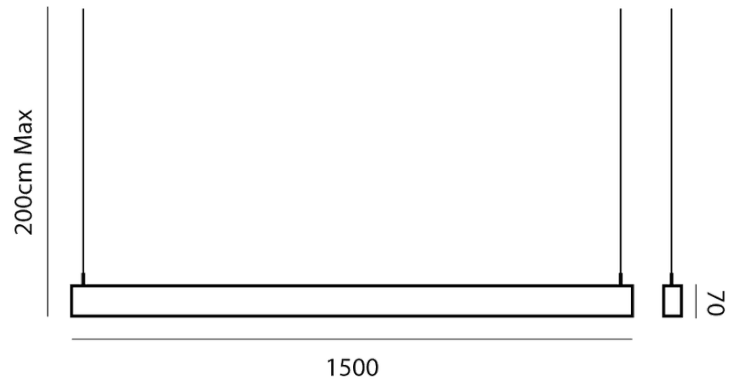

SU SLIK/MET/150/1/WH

Slik Metal Linear Pendant - White

by

Slik Metal is a minimalist suspended fluorescent pendant with a sleek linear profile. The 35W T5 provide a widespread diffused lighting in up and down directions, making Slik ideal for home kitchens and commercial spaces. Aluminium construction with acrylic diffusers. Available in black or white finish.

Supplier	Studio Italia
Country	China
SKU	SU SLIK/MET/150/1/WH
Finish	White

Product Dimensions

Materials	Aluminium	Source	1 x 35W T5	Dimming	No
------------------	-----------	---------------	------------	----------------	----