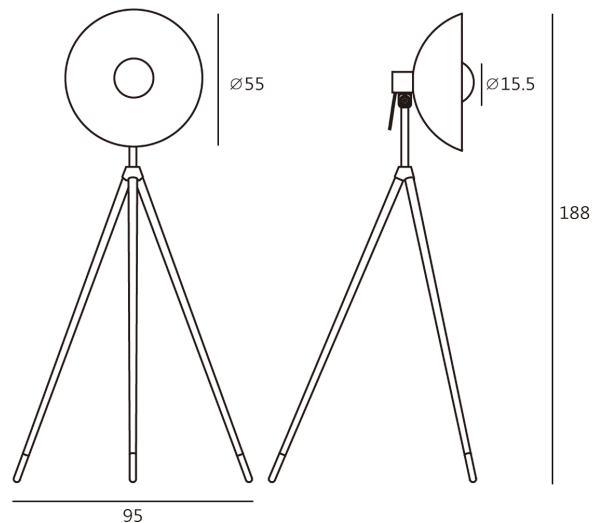

SE PT/APOLLO/BK

Apollo Floor Lamp

by Chao-Cheng Chen

The Apollo becomes a focal point in any space. An LED module integrated behind the metal cap creates indirect illumination with minimal glare, while creating a floating effect from the source. Shade in black finish with matt black diffuser cap and wooden tripod base for a contemporary aesthetic. A touch-dimmer device on the back of the shade provides the user with flexible dimming.

Designer Chao-Cheng Chen

Supplier Seed Design

Country Taiwan

SKU SE PT/APOLLO/BK

Finish Black

Product Dimensions

Materials Aluminium

Source 17W LED