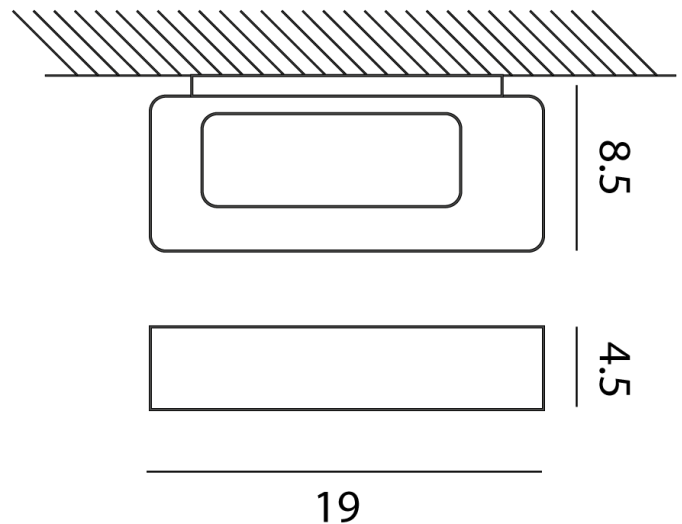

IC A/LINGOTTO/1/POL

Lingotto Wall Light - Polished

by Marco Pagnoncelli

The stylish and sophisticated Lingotto wall light by Icone Luce provides indirect light upwards and downwards. Extruded aluminium construction in polished aluminum finish. Made in Italy. Please note that this version of the Lingotto in polished finish is end of line with very limited stock.

Designer	Marco Pagnoncelli
Supplier	Icone
Country	Italy
SKU	IC A/LINGOTTO/1/POL
Finish	Polished

Product Dimensions

Materials	Aluminium	Source	14W LED	Colour Temp	2700K
Output	1100lm	CRI	90	Emission	Up + down
Dimming	No				