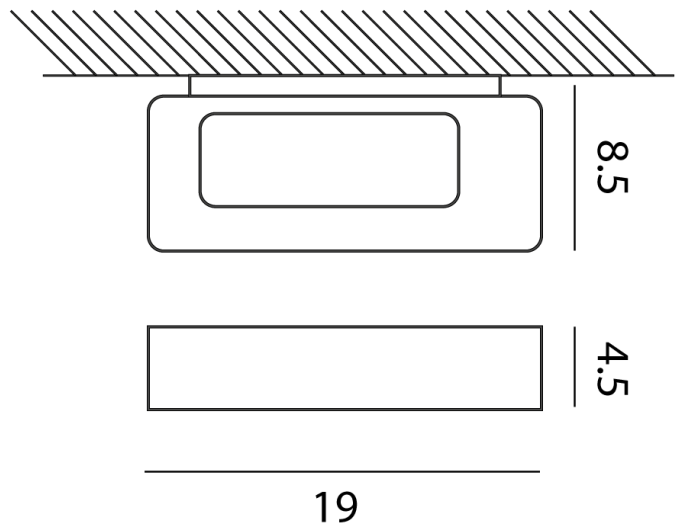

## Lingotto Wall Light - Polished

by Marco Pagnoncelli

The stylish and sophisticated Lingotto wall light by Icone Luce provides indirect light upwards and downwards. Extruded aluminium construction in polished aluminum finish. Made in Italy. Please note that this version of the Lingotto in polished finish is end of line with very limited stock.

<b>Designer</b>	Marco Pagnoncelli
<b>Supplier</b>	Icone
<b>Country</b>	Italy
<b>SKU</b>	IC A/LINGOTTO/1/POL
<b>Finish</b>	Polished

Product Dimensions

<b>Materials</b>	Aluminium	<b>Source</b>	14W LED	<b>Colour Temp</b>	2700K
<b>Output</b>	1100lm	<b>CRI</b>	90	<b>Emission</b>	Up + down
<b>Dimming</b>	No				