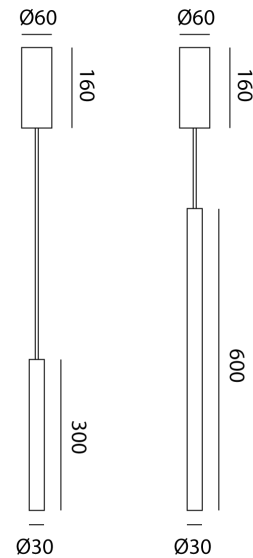

SI S/MILAN/60/WH

Milan Barrel Pendant

by

Milan Pendant is part of the architectural and sustainable lighting collection from Studio Italia. The fitting is a dimmable LED suspension light with 40 degree lens and a sleek and simple design for modern spaces. Available in dark antique bronze or white finish.

Supplier	Studio Italia
Country	China
SKU	SI S/MILAN/60/WH
Finish	White
Size	60cm

Product Dimensions

Materials	Aluminium	Source	7.5W LED	Colour Temp	3000K
Output	500lm	CRI	82	Emission	40 degree beam
Dimming	PHASE				