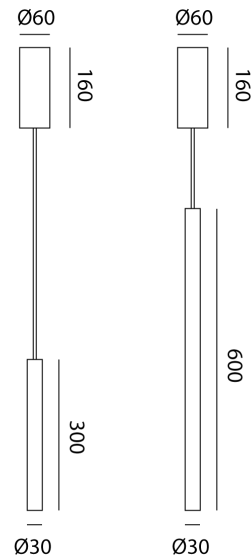

SI S/MILAN/60/WH

## Milan Barrel Pendant

by

Milan Pendant is part of the architectural and sustainable lighting collection from Studio Italia. The fitting is a dimmable LED suspension light with 40 degree lens and a sleek and simple design for modern spaces. Available in dark antique bronze or white finish.

<b>Supplier</b>	Studio Italia
<b>Country</b>	China
<b>SKU</b>	SI S/MILAN/60/WH
<b>Finish</b>	White
<b>Size</b>	60cm

### Product Dimensions

<b>Materials</b>	Aluminium	<b>Source</b>	7.5W LED	<b>Colour Temp</b>	3000K
<b>Output</b>	500lm	<b>CRI</b>	82	<b>Emission</b>	40 degree beam
<b>Dimming</b>	PHASE				