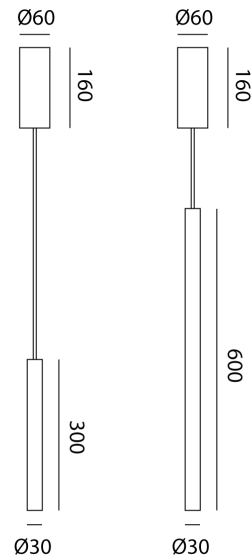

SI S/MILAN/30/BRZ

## Milan Barrel Pendant

by

Milan Pendant is part of the architectural and sustainable lighting collection from Studio Italia. The fitting is a dimmable LED suspension light with 40 degree lens and a sleek and simple design for modern spaces. Available in dark antique bronze or white finish.

<b>Supplier</b>	Studio Italia
<b>Country</b>	China
<b>SKU</b>	SI S/MILAN/30/BRZ
<b>Finish</b>	Bronze
<b>Size</b>	30cm

### Product Dimensions

<b>Source</b>	7.5W LED
<b>CRI</b>	82

<b>Colour Temp</b>	3000K
<b>Emission</b>	40 degree beam

<b>Output</b>	500lm
<b>Dimming</b>	PHASE