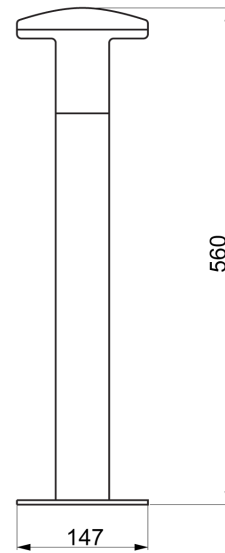

SI PT/ALPA/MED

Alpa-Tea Outdoor Bollard Light

by

Hard wearing exterior bollard light with IP56 rated and salt resistant silver finish. Designed for illuminating outdoor paths and walkways. Takes 1 x E27 23W (Max) globe.

Supplier	Studio Italia
Country	China
SKU	SI PT/ALPA/MED
Size	Medium

Product Dimensions

Materials	Metal	Source	1 x E27 23W (Max)	IP Rating	IP56
Dimming	Dependent on globe				