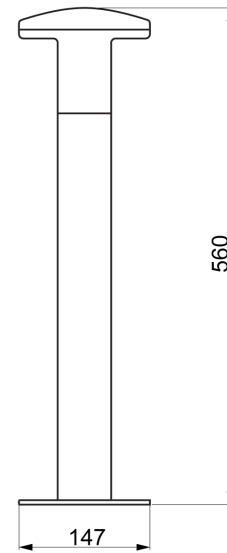

## Alpa-Tea Outdoor Bollard Light

by

Hard wearing exterior bollard light with IP56 rated and salt resistant silver finish. Designed for illuminating outdoor paths and walkways. Takes 1 x E27 23W (Max) globe.

<b>Supplier</b>	Studio Italia
<b>Country</b>	China
<b>SKU</b>	SI PT/ALPA/MED
<b>Size</b>	Medium

### Product Dimensions

<b>Materials</b>	Metal	<b>Source</b>	1 x E27 23W (Max)	<b>IP Rating</b>	IP56
<b>Dimming</b>	Dependent on globe				