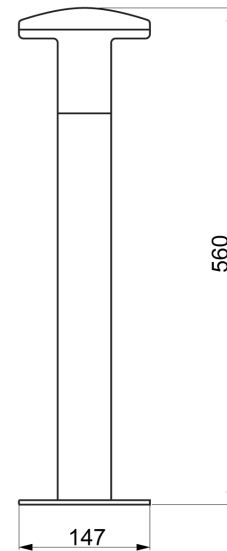

SI PT/ALPA/MED

Alpa-Tea Outdoor Bollard Light

by

Hard wearing exterior bollard light with IP56 rated and salt resistant silver finish. Designed for illuminating outdoor paths and walkways. Takes 1 x E27 23W (Max) globe.

Supplier	Studio Italia
Country	China
SKU	SI PT/ALPA/MED
Size	Medium

Product Dimensions

Materials	Metal	Source	1 x E27 23W (Max)	IP Rating	IP56
Dimming	Dependent on globe				