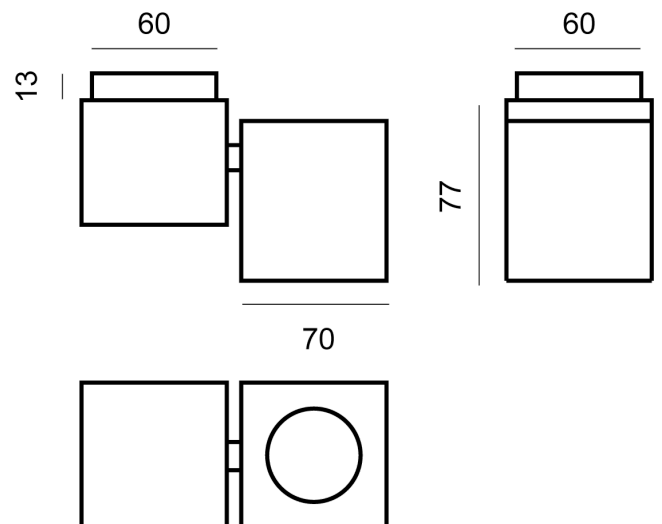

SI PL/SQUAD/1/BK

Squad Single Spotlight

by

The Squad Single is a ceiling mounted adjustable spotlight made from extruded aluminium. Takes 1 x GU10 35W (Max) LED or halogen globe. Available in black or white finish.

Supplier	Studio Italia
Country	China
SKU	SI PL/SQUAD/1/BK
Finish	Black

Product Dimensions

Source 1 x GU10 35W (Max)

Dimming Dependent on globe