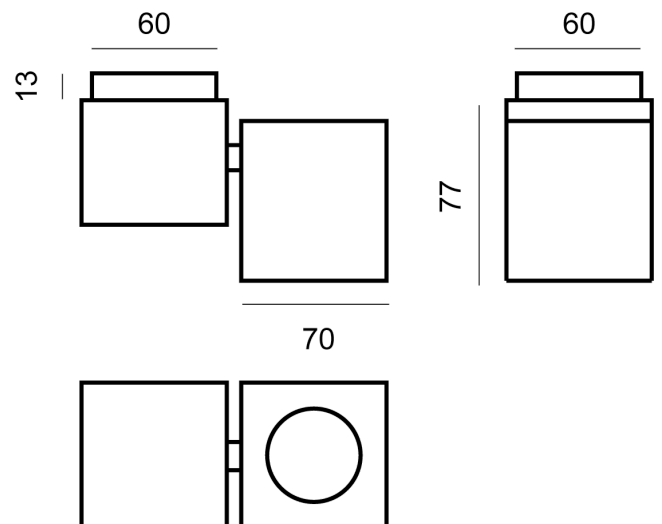

## Squad Single Spotlight

by

The Squad Single is a ceiling mounted adjustable spotlight made from extruded aluminium. Takes 1 x GU10 35W (Max) LED or halogen globe. Available in black or white finish.

<b>Supplier</b>	Studio Italia
<b>Country</b>	China
<b>SKU</b>	SI PL/SQUAD/1/BK
<b>Finish</b>	Black

Product Dimensions

**Source** 1 x GU10 35W (Max)

**Dimming** Dependent on globe