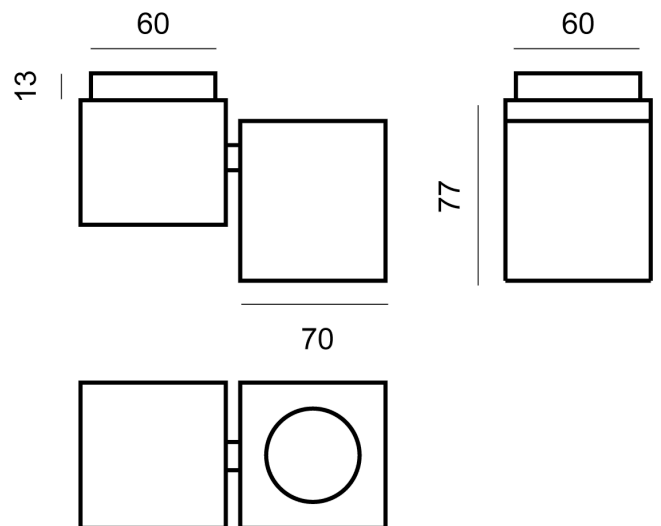

SI PL/SQUAD/1/WH

Squad Single Spotlight

by

The Squad Single is a ceiling mounted adjustable spotlight made from extruded aluminium. Takes 1 x GU10 35W (Max) LED or halogen globe. Available in black or white finish.

Supplier	Studio Italia
Country	China
SKU	SI PL/SQUAD/1/WH
Finish	White

Product Dimensions

Source	1 x GU10 35W (Max)
---------------	--------------------

Dimming	Dependent on globe
----------------	--------------------