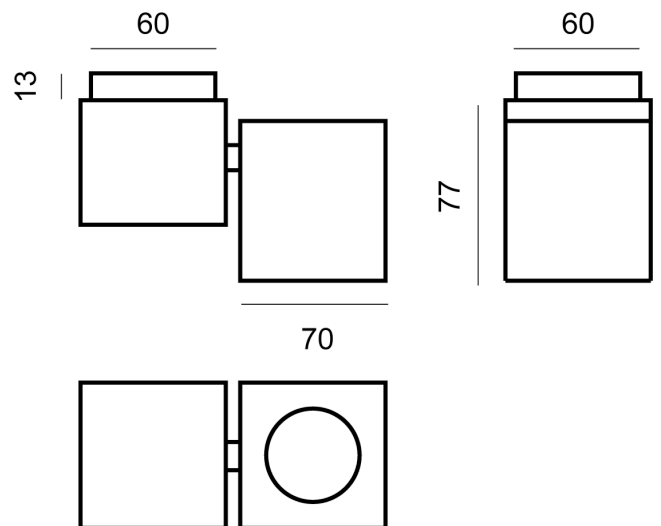

SI PL/SQUAD/1/WH

Squad Single Spotlight

by

The Squad Single is a ceiling mounted adjustable spotlight made from extruded aluminium. Takes 1 x GU10 35W (Max) LED or halogen globe. Available in black or white finish.

Supplier	Studio Italia
Country	China
SKU	SI PL/SQUAD/1/WH
Finish	White

Product Dimensions

Source 1 x GU10 35W (Max)

Dimming Dependent on globe