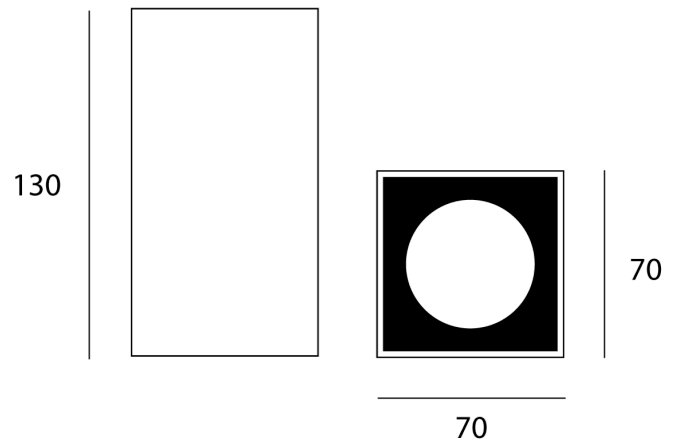

SI PL/SQUAD/WH

Squad Ceiling

by

The Squad Ceiling is a surface mounted ceiling light made from extruded aluminium. Minimalist design for contemporary applications. Can be used with LED or halogen globe.

| | |
|-----------------|----------------|
| Supplier | Studio Italia |
| Country | China |
| SKU | SI PL/SQUAD/WH |
| Finish | White |

Product Dimensions

| | | | | | |
|------------------|-----------|---------------|--------------------|----------------|--------------------|
| Materials | Aluminium | Source | 1 x GU10 35W (Max) | Dimming | Dependent on globe |
|------------------|-----------|---------------|--------------------|----------------|--------------------|