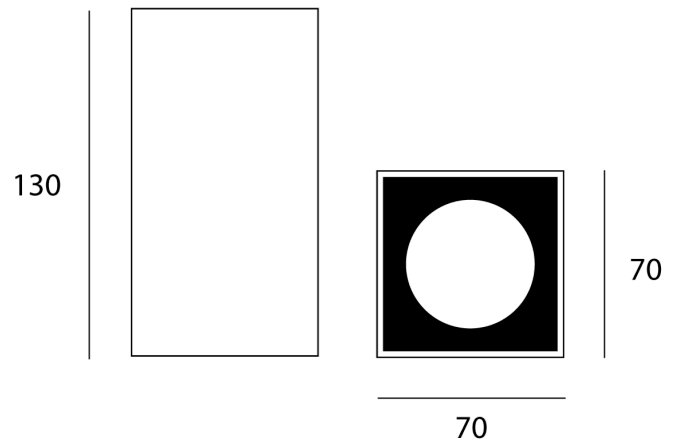

SI PL/SQUAD/WH

Squad Ceiling

by

The Squad Ceiling is a surface mounted ceiling light made from extruded aluminium. Minimalist design for contemporary applications. Can be used with LED or halogen globe.

Supplier	Studio Italia
Country	China
SKU	SI PL/SQUAD/WH
Finish	White

Product Dimensions

Materials	Aluminium	Source	1 x GU10 35W (Max)	Dimming	Dependent on globe
------------------	-----------	---------------	--------------------	----------------	--------------------