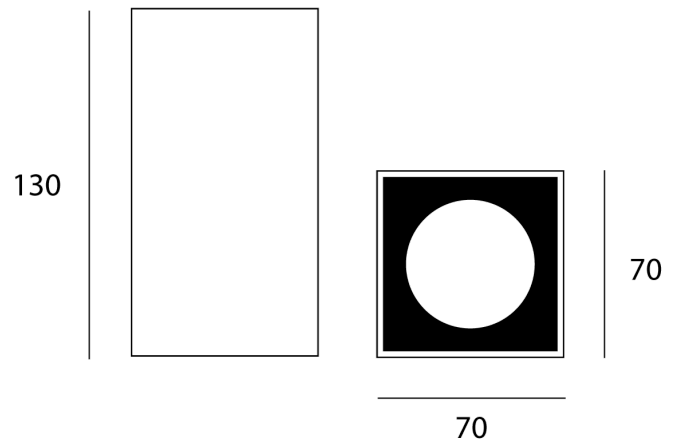

## Squad Ceiling

by

The Squad Ceiling is a surface mounted ceiling light made from extruded aluminium. Minimalist design for contemporary applications. Can be used with LED or halogen globe.

|                 |                |
|-----------------|----------------|
| <b>Supplier</b> | Studio Italia  |
| <b>Country</b>  | China          |
| <b>SKU</b>      | SI PL/SQUAD/WH |
| <b>Finish</b>   | White          |

Product Dimensions

|                  |           |               |                    |                |                    |
|------------------|-----------|---------------|--------------------|----------------|--------------------|
| <b>Materials</b> | Aluminium | <b>Source</b> | 1 x GU10 35W (Max) | <b>Dimming</b> | Dependent on globe |
|------------------|-----------|---------------|--------------------|----------------|--------------------|