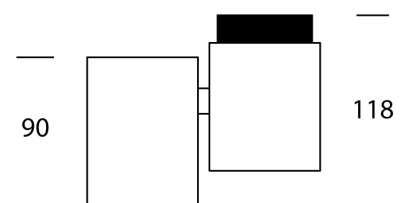

SI PL/BARRO/1/BK

Barro Single Spotlight

by

The French designed BARRO collection utilizes simple cylindrical shapes, creating a clean contemporary look. The BARRO Single spot is adjustable and provides direct light. Usable with LED or Halogen globes and available in black or white.

Supplier	Studio Italia
Country	China
SKU	SI PL/BARRO/1/BK
Finish	Black

Product Dimensions

Materials	Aluminium	Source	1 x GU10 35W (Max)	Dimming	Dependent on globe
------------------	-----------	---------------	--------------------	----------------	--------------------