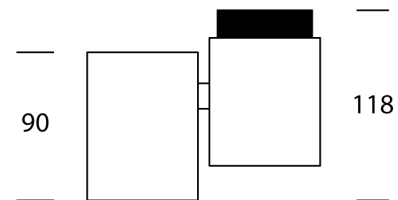

SI PL/BARRO/1/WH

Barro Single Spotlight

by

The French designed BARRO collection utilizes simple cylindrical shapes, creating a clean contemporary look. The BARRO Single spot is adjustable and provides direct light. Usable with LED or Halogen globes and available in black or white.

Supplier	Studio Italia
Country	China
SKU	SI PL/BARRO/1/WH
Finish	White

Product Dimensions

Materials	Aluminium	Source	1 x GU10 35W (Max)	Dimming	Dependent on globe
------------------	-----------	---------------	--------------------	----------------	--------------------