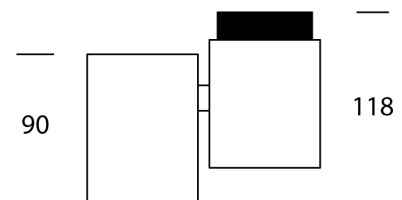

SI PL/BARRO/1/WH

Barro Single Spotlight

by

The French designed BARRO collection utilizes simple cylindrical shapes, creating a clean contemporary look. The BARRO Single spot is adjustable and provides direct light. Usable with LED or Halogen globes and available in black or white.

Supplier	Studio Italia
Country	China
SKU	SI PL/BARRO/1/WH
Finish	White

Product Dimensions

Materials	Aluminium	Source	1 x GU10 35W (Max)	Dimming	Dependent on globe
------------------	-----------	---------------	--------------------	----------------	--------------------