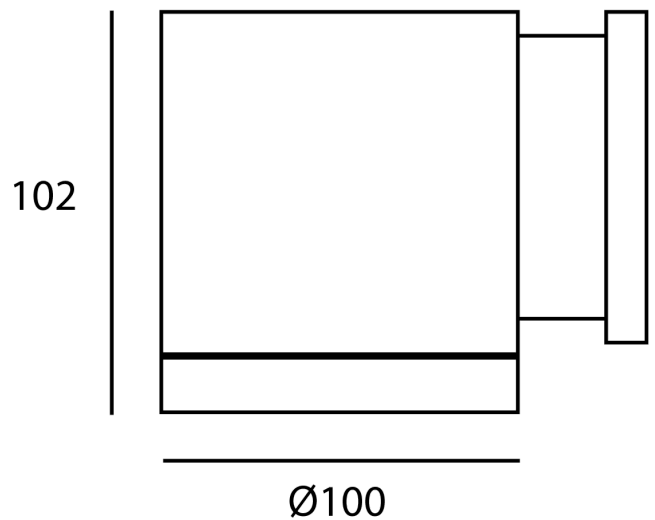

SI A/MOB/S/CITI/SIL

Moby Citizen Outdoor Wall Light

by

Is an exterior wall light with a built-in citizen LED providing indirect illumination. IP55 rating for outdoor applications and anti-corrosive coating. Moby is available in sandy anthracite, silver, or white finish.

Supplier	Studio Italia
Country	China
SKU	SI A/MOB/S/CITI/SIL
Finish	Silver

Product Dimensions

Materials	Aluminium
Output	300lm
IP Rating	IP55

Source	1 x Citizen 3W LED
CRI	82
Dimming	No

Colour Temp	3000K
Emission	Up or down
Notes	Includes 350mA driver