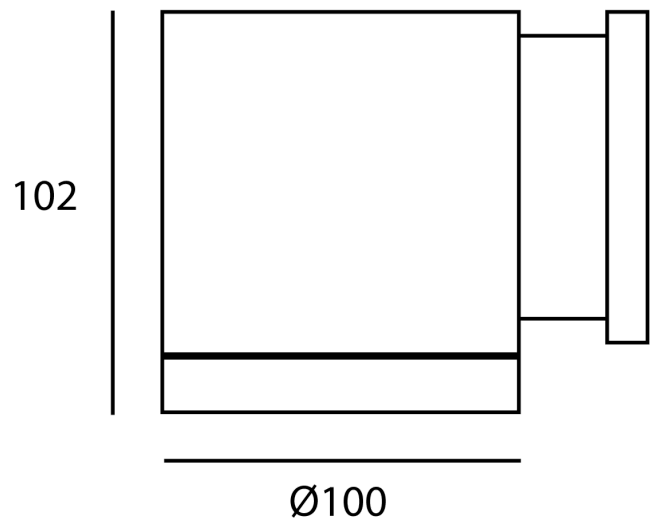

SI A/MOB/S/CITI/SIL

Moby Citizen Outdoor Wall Light

by

Is an exterior wall light with a built-in citizen LED providing indirect illumination. IP55 rating for outdoor applications and anti-corrosive coating. Moby is available in sandy anthracite, silver, or white finish.

Supplier	Studio Italia
Country	China
SKU	SI A/MOB/S/CITI/SIL
Finish	Silver

Product Dimensions

Materials	Aluminium
Output	300lm
IP Rating	IP55

Source	1 x Citizen 3W LED
CRI	82
Dimming	No

Colour Temp	3000K
Emission	Up or down
Notes	Includes 350mA driver