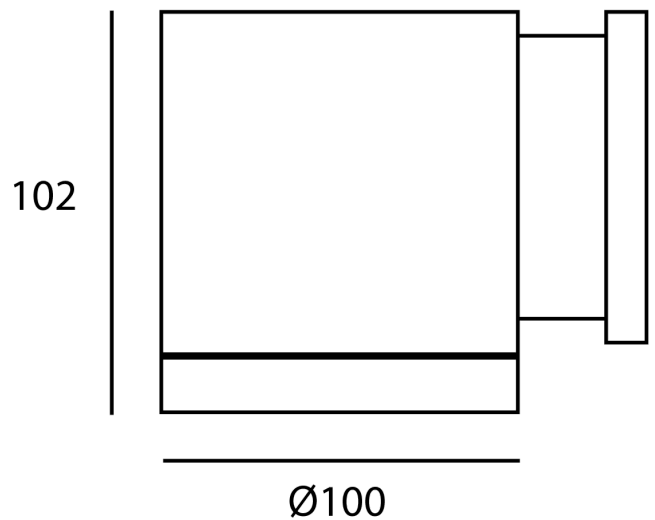

SI A/MOB/S/CITI/SIL

Moby Citizen Outdoor Wall Light

by

Is an exterior wall light with a built-in citizen LED providing indirect illumination. IP55 rating for outdoor applications and anti-corrosive coating. Moby is available in sandy anthracite, silver, or white finish.

Supplier Studio Italia

Country China

SKU SI A/MOB/S/CITI/SIL

Finish Silver

Product Dimensions

Materials Aluminium

Source 1 x Citizen 3W LED

Colour Temp 3000K

Output 300lm

CRI 82

Emission Up or down

IP Rating IP55

Dimming No

Notes Includes 350mA driver