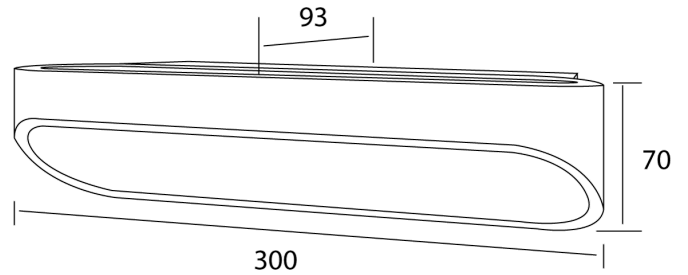

SI A/ORSAY/BK/GD/DIM

Orsay 30 Wall Light

by

Orsay 30 Up & Down Wall Light provides a gentle soft wash of light against walls, creating an ambient indirect lighting effect. Equipped with 2 x built-in 7.5W Sharp LED source with 1100lm total output. Dimmable. Available in white or black with gold interior.

Supplier	Studio Italia
Country	China
SKU	SI A/ORSAY/BK/GD/DIM
Finish	Black + Gold

Product Dimensions

Materials	Aluminium	Source	2 x 7.5W LED	Colour Temp	3000K
Output	1100lm	CRI	82	Dimming	PHASE