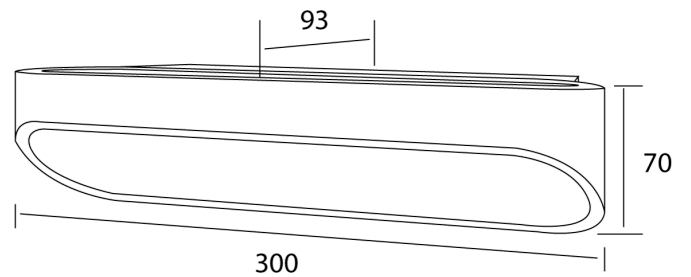

SI A/ORSAY/BK/GD/DIM

Orsay 30 Wall Light

by

Orsay 30 Up & Down Wall Light provides a gentle soft wash of light against walls, creating an ambient indirect lighting effect. Equipped with 2 x built-in 7.5W Sharp LED source with 1100lm total output. Dimmable. Available in white or black with gold interior.

Supplier	Studio Italia
Country	China
SKU	SI A/ORSAY/BK/GD/DIM
Finish	Black + Gold

Product Dimensions

Materials	Aluminium	Source	2 x 7.5W LED	Colour Temp	3000K
Output	1100lm	CRI	82	Dimming	PHASE