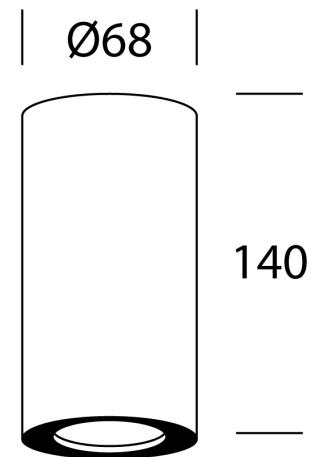

SI PL/BARRO/BK

Barro Ceiling Mount

by

The French designed BARRO collection utilizes simple cylindrical shapes, creating a clean contemporary look. The BARRO ceiling mount provides direct light and is usable with LED or Halogen globes.

Supplier Studio Italia

Country China

SKU SI PL/BARRO/BK

Finish Black

Product Dimensions

Materials Aluminium

Source 1 x GU10 35W (Max)

Dimming Dependent on globe