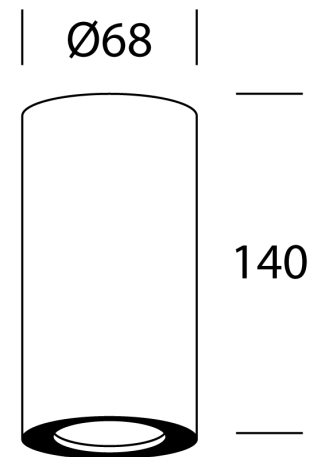

SI PL/BARRO/BK

## Barro Ceiling Mount

by

The French designed BARRO collection utilizes simple cylindrical shapes, creating a clean contemporary look. The BARRO ceiling mount provides direct light and is usable with LED or Halogen globes.

### Product Dimensions

**Materials** Aluminium

**Source** 1 x GU10 35W (Max)

**Dimming** Dependent on globe