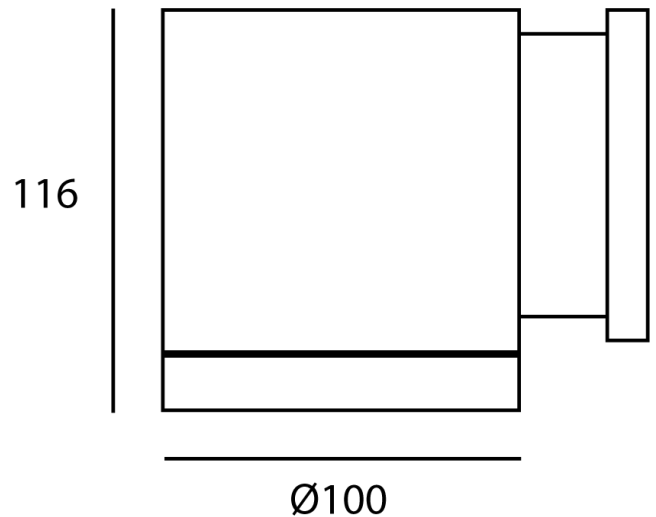

SI A/MOB/S/ANT/LED

Moby Up or Down Exterior Wall Light (GX53)

by

The French designed Moby Outdoor Wall Light features a minimalist contemporary style. Made of aluminium body with an anti-corrosive DuPont coating, Moby has an IP55 rating for outdoor applications. This exterior fixture takes 1 x GX53 LED globe (supplied) and is available in anthracite or silver finish.

Supplier	Studio Italia
Country	China
SKU	SI A/MOB/S/ANT/LED
Finish	Anthracite

Product Dimensions

Materials	Aluminium	Source	1 x GX53 LED (8W 3000K 950lm)	Emission	Up or down
IP Rating	IP55	Dimming	No	Notes	Globe included