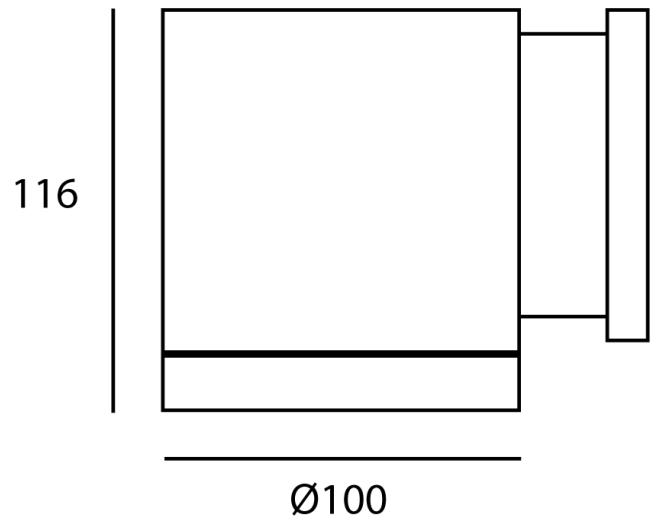

SI A/MOB/S/ANT/LED

Moby Up or Down Exterior Wall Light (GX53)

by

The French designed Moby Outdoor Wall Light features a minimalist contemporary style. Made of aluminium body with an anti-corrosive DuPont coating, Moby has an IP55 rating for outdoor applications. This exterior fixture takes 1 x GX53 LED globe (supplied) and is available in anthracite or silver finish.

Supplier	Studio Italia
Country	China
SKU	SI A/MOB/S/ANT/LED
Finish	Anthracite

Product Dimensions

Materials	Aluminium	Source	1 x GX53 LED (8W 3000K 950lm)	Emission	Up or down
IP Rating	IP55	Dimming	No	Notes	Globe included