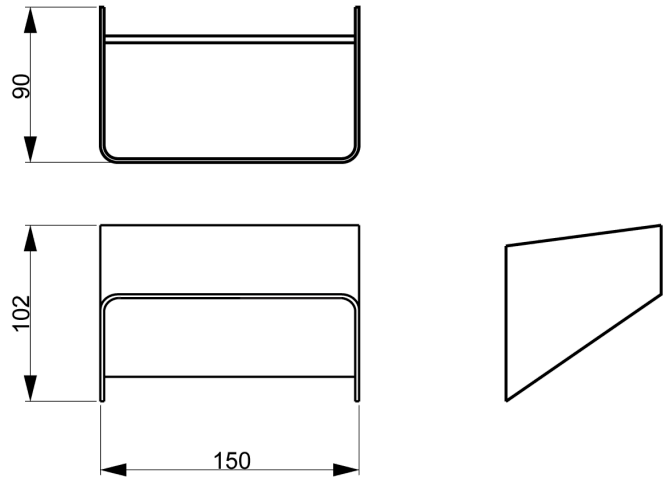

SI A/LOUVRE/WH

Louvre Wall Light

by

The Louvre LED Wall Light provides a gentle soft wash of light against walls, creating a subtle indirect lighting effect. Suitable for living area and bedroom applications.

Supplier	Studio Italia
Country	China
SKU	SI A/LOUVRE/WH
Finish	White

Product Dimensions

Materials	Metal
Output	210lm

Source	9 x 0.5W LED
Dimming	No

Colour Temp	2850K
--------------------	-------