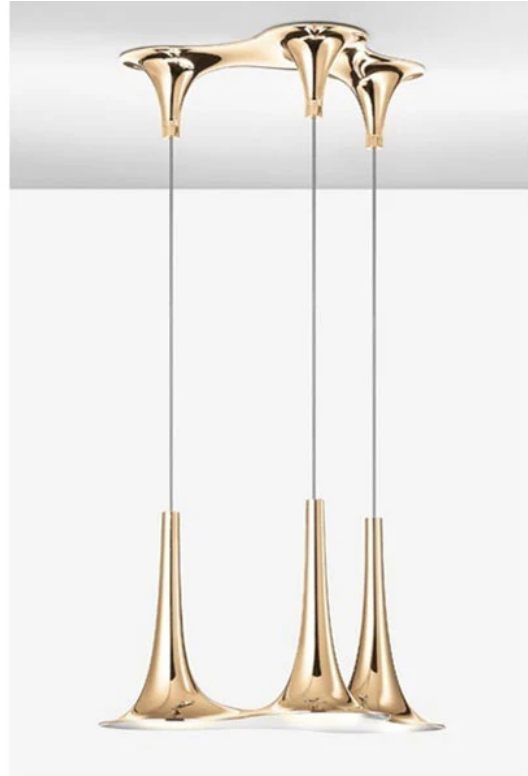

AX S/NAFIR/3/PG/WH

Nafir 3 Light Pendant - Pink Gold

by Karim Rashid

Karim Rashid's Nafir Collection of pendant lamps in injection moulded ABS were designed with purity and simplicity in mind. Rashid's inspiration stemmed from considering lights as a complement to sound. The result: a family of lamps titled "Nafir" whose shapes can be organically grouped to create a fantasy panorama comprised of light and shape. Available in several colours and sizes. LED light source with GU10 fitting. Made in Italy.

Product Dimensions

Designer	Karim Rashid
Supplier	Axo Light
Country	Italy
SKU	AX S/NAFIR/3/PG/WH
Finish	Pink Gold

Materials	Plastic	Source	3 x 7.5W GU10	IP Rating	IP20
Dimming	Dependent on globe				