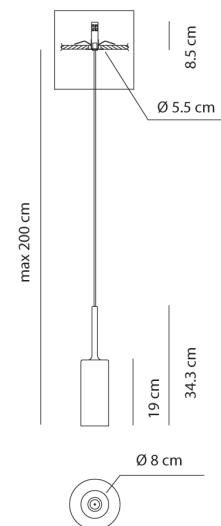

AX S/SPILLRAY/REC/P/OR

Spillray Small Pendant - Orange

by Manuel & Vanessa Vivian

The Spillray collection of wall lamps is an elegant shape play on upturned goblets. The diffusers are made of glass with chrome-plated metal frame, gracefully illuminating any area.

Designer	Manuel & Vanessa Vivian
Supplier	Axo Light
Country	Italy
SKU	AX S/SPILLRAY/REC/P/OR
Finish	Orange

Product Dimensions

Weight	1.2kg
IP Rating	IP20

Materials	Glass
Dimming	Dependent on globe

Source	1 x 12V G4 20W (Max)
---------------	----------------------