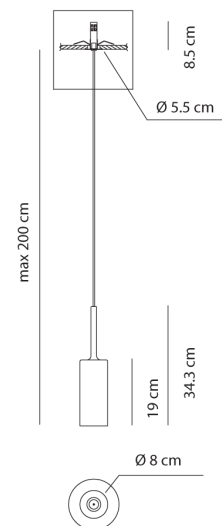

AX S/SPILLRAY/REC/P/OR

Spillray Small Pendant - Orange

by Manuel & Vanessa Vivian

The Spillray collection of wall lamps is an elegant shape play on upturned goblets. The diffusers are made of glass with chrome-plated metal frame, gracefully illuminating any area.

Designer	Manuel & Vanessa Vivian
Supplier	Axo Light
Country	Italy
SKU	AX S/SPILLRAY/REC/P/OR
Finish	Orange

Product Dimensions

Weight	1.2kg
IP Rating	IP20

Materials	Glass
Dimming	Dependent on globe

Source	1 x 12V G4 20W (Max)
---------------	----------------------