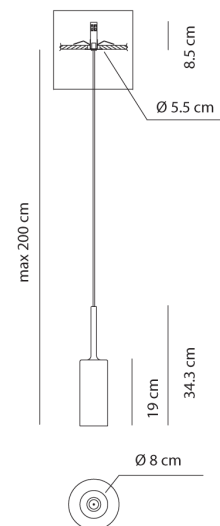

AX S/SPILLRAY/REC/P/OR

Spillray Small Pendant - Orange

by Manuel & Vanessa Vivian

The Spillray collection of wall lamps is an elegant shape play on upturned goblets. The diffusers are made of glass with chrome-plated metal frame, gracefully illuminating any area.

Designer	Manuel & Vanessa Vivian
Supplier	Axo Light
Country	Italy
SKU	AX S/SPILLRAY/REC/P/OR
Finish	Orange

Product Dimensions

Weight	1.2kg
IP Rating	IP20

Materials	Glass
Dimming	Dependent on globe

Source	1 x 12V G4 20W (Max)
---------------	----------------------