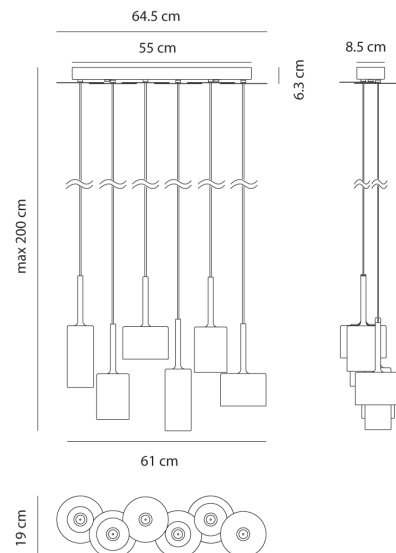

AX S/SPILLRAY/6/RD

Spillray 6 Light Pendant - Red

by Manuel & Vanessa Vivian

Genuine Spillray 6 Light Pendant in Red finish designed by Manuel Vivian for Axolight. Made from fine glass with chrome plated metal support. Takes 6 x G4 10W globes. Hand made in Italy.

Designer	Manuel & Vanessa Vivian
Supplier	Axo Light
Country	Italy
SKU	AX S/SPILLRAY/6/RD
Finish	Red
Size	6L

Product Dimensions

Weight	7.2kg
IP Rating	IP20

Materials	Glass
Dimming	Dependent on globe

Source	6 x G4 10W
Notes	Transformer in canopy