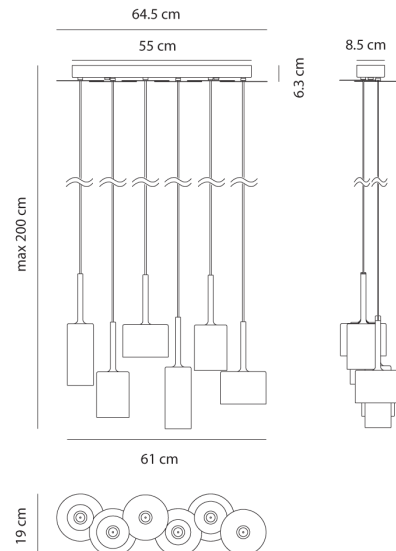

AX S/SPILLRAY/6/RD

Spillray 6 Light Pendant - Red

by Manuel & Vanessa Vivian

Genuine Spillray 6 Light Pendant in Red finish designed by Manuel Vivian for Axolight. Made from fine glass with chrome plated metal support. Takes 6 x G4 10W globes. Hand made in Italy.

Designer	Manuel & Vanessa Vivian
Supplier	Axo Light
Country	Italy
SKU	AX S/SPILLRAY/6/RD
Finish	Red
Size	6L

Product Dimensions

Weight	7.2kg
IP Rating	IP20

Materials	Glass
Dimming	Dependent on globe

Source	6 x G4 10W
Notes	Transformer in canopy