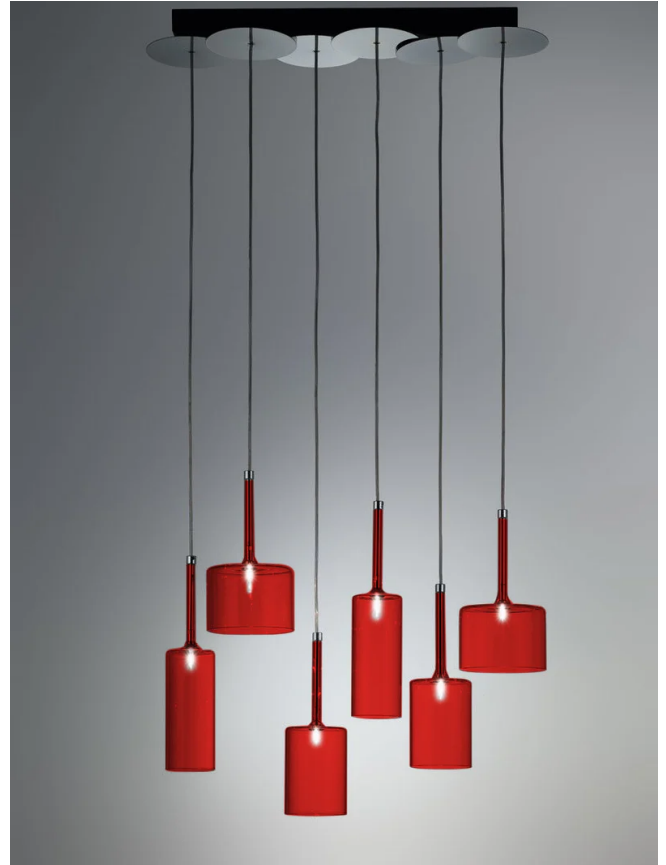

AX S/SPILLRAY/6/RD

Spillray 6 Light Pendant - Red

by Manuel & Vanessa Vivian

Genuine Spillray 6 Light Pendant in Red finish designed by Manuel Vivian for Axolight. Made from fine glass with chrome plated metal support. Takes 6 x G4 10W globes. Hand made in Italy.

Designer	Manuel & Vanessa Vivian
Supplier	Axo Light
Country	Italy
SKU	AX S/SPILLRAY/6/RD
Finish	Red
Size	6L

Product Dimensions

Weight	7.2kg
IP Rating	IP20

Materials	Glass
Dimming	Dependent on globe

Source	6 x G4 10W
Notes	Transformer in canopy