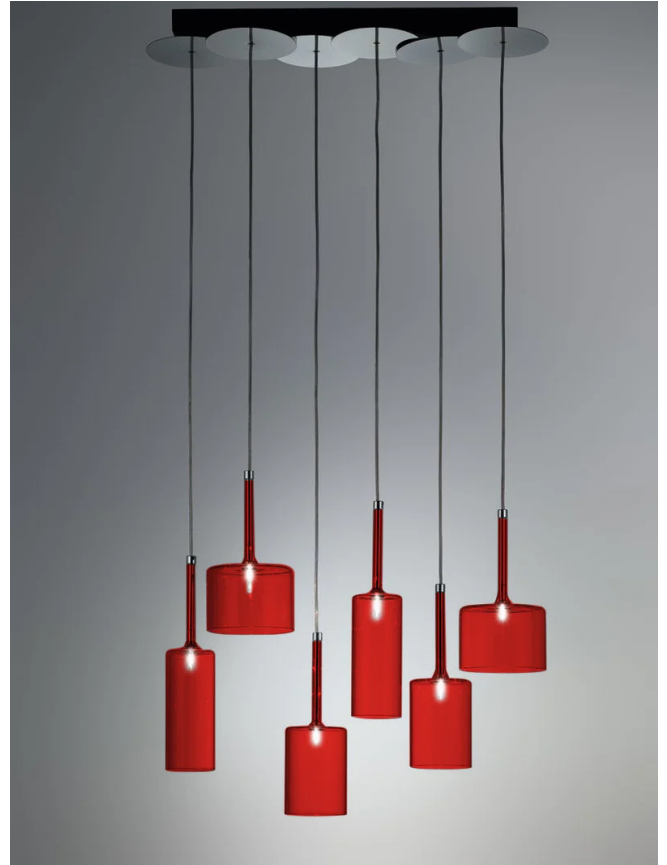

AX S/SPILLRAY/6/RD

Spillray 6 Light Pendant - Red

by Manuel & Vanessa Vivian

Genuine Spillray 6 Light Pendant in Red finish designed by Manuel Vivian for Axolight. Made from fine glass with chrome plated metal support. Takes 6 x G4 10W globes. Hand made in Italy.

Designer	Manuel & Vanessa Vivian
Supplier	Axo Light
Country	Italy
SKU	AX S/SPILLRAY/6/RD
Finish	Red
Size	6L

Product Dimensions

Weight	7.2kg	Materials	Glass	Source	6 x G4 10W
IP Rating	IP20	Dimming	Dependent on globe	Notes	Transformer in canopy