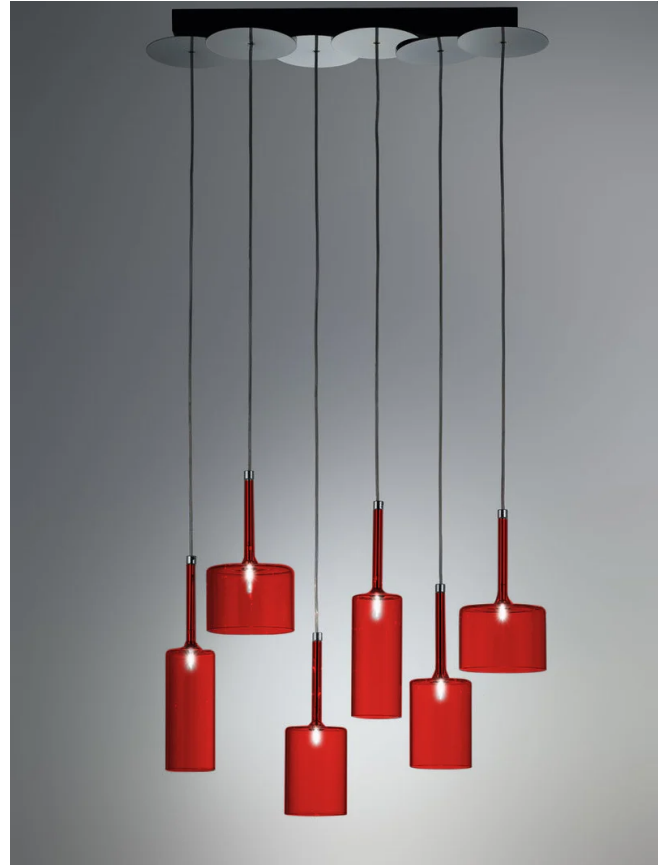

AX S/SPILLRAY/6/RD

Spillray 6 Light Pendant - Red

by Manuel & Vanessa Vivian

Genuine Spillray 6 Light Pendant in Red finish designed by Manuel Vivian for Axolight. Made from fine glass with chrome plated metal support. Takes 6 x G4 10W globes. Hand made in Italy.

Designer	Manuel & Vanessa Vivian
Supplier	Axo Light
Country	Italy
SKU	AX S/SPILLRAY/6/RD
Finish	Red
Size	6L

Product Dimensions

Weight	7.2kg
IP Rating	IP20

Materials	Glass
Dimming	Dependent on globe

Source	6 x G4 10W
Notes	Transformer in canopy