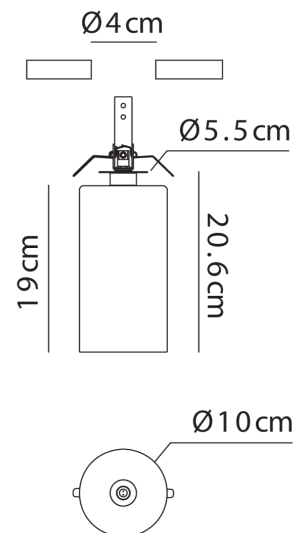

AX PL/SPILLRAY/M/RD

Spillray Ceiling Light

by Manuel & Vanessa Vivian

Genuine Spillray Medium Ceiling Light in crystal finish designed by Manuel Vivian for Axolight. Fine glass shade with chrome plated metal base. Takes 1 x G4 10W globes. Hand made in Italy.

Designer	Manuel & Vanessa Vivian
Supplier	Axo Light
Country	Italy
SKU	AX PL/SPILLRAY/M/RD
Finish	Red
Size	M

Product Dimensions

Weight	0.6kg
IP Rating	IP20

Materials	Glass
Dimming	Dependent on globe

Source	1 x G4 20W
---------------	------------