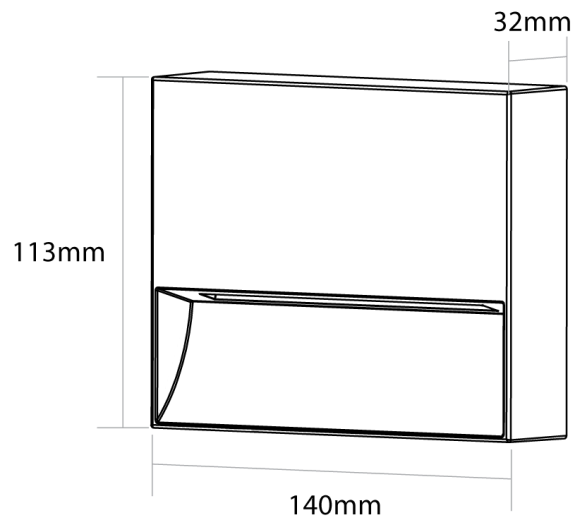

SI A/WALLOO/EXT/14/ANT

Walloo Exterior Wall Light

by

Walloo is a minimalist LED wall light for contemporary outdoor applications. Equipped with a double CCT switch inside the body, Walloo can be set to either 3000K (cool warm white) or 4000K (neutral white) on installation. Walloo has an ingress protection rating of IP65 and an impact protection of IK09. With an indirect emission, Walloo can be mounted as a wall light or step light. Aluminium construction with sandy anthracite finish.

Product Dimensions

Supplier	Studio Italia
Country	China
SKU	SI A/WALLOO/EXT/14/ANT
Size	14cm

Materials	Aluminium	Source	3.2W LED	Colour Temp	3000K/4000K
Output	110lm	CRI	80	Emission	Indirect
IP Rating	IP65 / IK09	Dimming	Non-Dimmable	Notes	Double CCT switch inside body