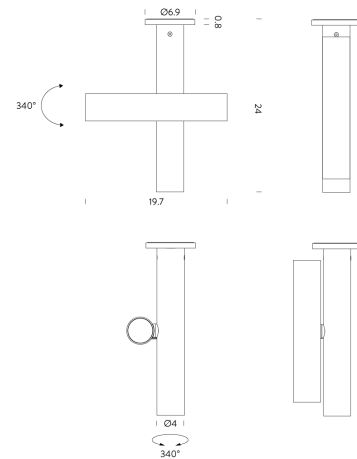

NE PL/TUBES/2700K/TRIAC/GREY-WHITE

Tubes Ceiling Light

by Charles Kalpakian

The latest addition to the TUBES collection, composed of tubular elements in extruded aluminum. A more compact and powerful ceiling version, with two vertical tubes, one fixed to the ceiling and one rotatable like an arm and adjustable to user needs. Both cylinders have a 340 degree rotation. Available in white or black. Opal polycarbonate diffusers.

Designer	Charles Kalpakian
Supplier	Nemo
Country	Italy
SKU	NE PL/TUBES/2700K/TRIAC/GREY-WHITE
Finish	Grey White

Product Dimensions

Materials	Aluminium	Source	8W LED	Colour Temp	2700K
Output	380lm	CRI	85	Emission	Orientable
IP Rating	IP20	Dimming	TRIAC		