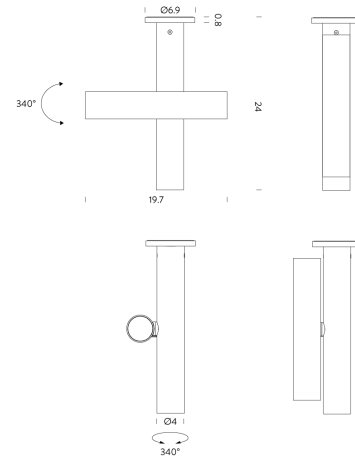

NE PL/TUBES/2700K/TRIAC/GREY-WHITE

Tubes Ceiling Light

by Charles Kalpakian

The latest addition to the TUBES collection, composed of tubular elements in extruded aluminum. A more compact and powerful ceiling version, with two vertical tubes, one fixed to the ceiling and one rotatable like an arm and adjustable to user needs. Both cylinders have a 340 degree rotation. Available in white or black. Opal polycarbonate diffusers.

Designer	Charles Kalpakian
Supplier	Nemo
Country	Italy
SKU	NE PL/TUBES/2700K/TRIAC/GREY-WHITE
Finish	Grey White

Product Dimensions

Materials	Aluminium	Source	8W LED	Colour Temp	2700K
Output	380lm	CRI	85	Emission	Orientable
IP Rating	IP20	Dimming	TRIAC		