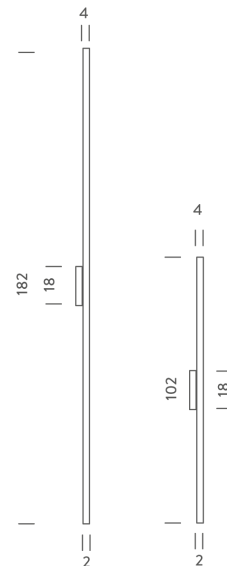

NE A/LINESCAPE/2700K/PUSH/182/WHITE

Linescapes Wall Light

by Nemo Studio

The Linescapes family from NEMO feature efficient light fittings with a highly versatile luminous output and elegant linear design. The Linescapes Wall Light provides diffused up or down illumination via inbuilt dimmable LED, making it ideal for accent lighting within contemporary commercial or residential interiors. Body in extruded aluminium with an opal white polycarbonate diffuser. Available in 2700K or 3000K, 102cm or 182cm in white or black finish.

Designer	Nemo Studio
Supplier	Nemo
Country	Italy
SKU	NE A/LINESCAPE/2700K/PUSH/182/WHITE
Size	182cm
Version	2700K
Finish	White

Product Dimensions

Materials	Extruded aluminium, polycarbonate diffuser	Source	33W LED	Colour Temp	2700K
Output	1765lm	CRI	85	Emission	diffused, side emission
Dimming	PUSH	Notes	Driver on board		