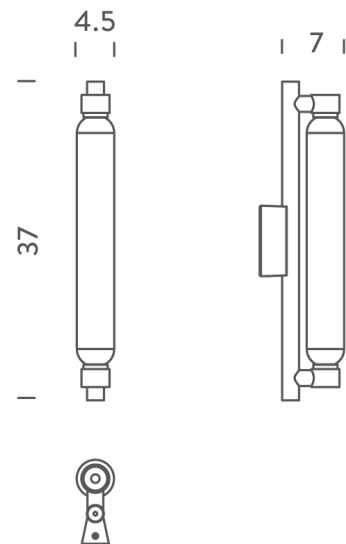

NE A/LAROCHE/IP45/2700K/GREY

La Roche Wall Light

by Le Corbusier

Born from an existing system to illuminate large windows, La Roche was the first wall lamp conceived by Le Corbusier for his purist architectures: Villa La Roche and Pavillon de l'Esprit Nouveau. The iconic design has been updated with a LED lighting source with glass diffuser shaped on the original incandescent bulb. Produced by Nemo to celebrate a classic of lightness and function. Available in an IP45 for bathroom use in black or grey finish.

Designer	Le Corbusier
Supplier	Nemo
Country	Italy
SKU	NE A/LAROCHE/IP45/2700K/GREY
Finish	Grey
Version	IP45

Product Dimensions

Materials	Aluminium	Source	8.5W LED	Colour Temp	2700K
Output	925lm	CRI	85	Emission	diffused
IP Rating	IP45	Dimming	Non-Dimmable		