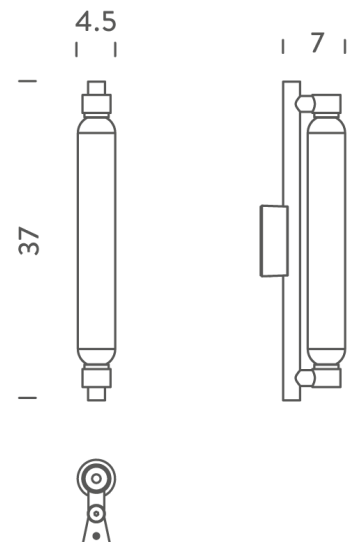

## La Roche Wall Light

by Le Corbusier

Born from an existing system to illuminate large windows, La Roche was the first wall lamp conceived by Le Corbusier for his purist architectures: Villa La Roche and Pavillon de l'Esprit Nouveau. The iconic design has been updated with a LED lighting source with glass diffuser shaped on the original incandescent bulb. Produced by Nemo to celebrate a classic of lightness and function. Available in an IP45 for bathroom use in black or grey finish.

### Product Dimensions

<b>Materials</b>	Aluminium	<b>Source</b>	8.5W LED	<b>Colour Temp</b>	2700K
<b>Output</b>	925lm	<b>CRI</b>	85	<b>Emission</b>	diffused
<b>IP Rating</b>	IP45	<b>Dimming</b>	Non-Dimmable		