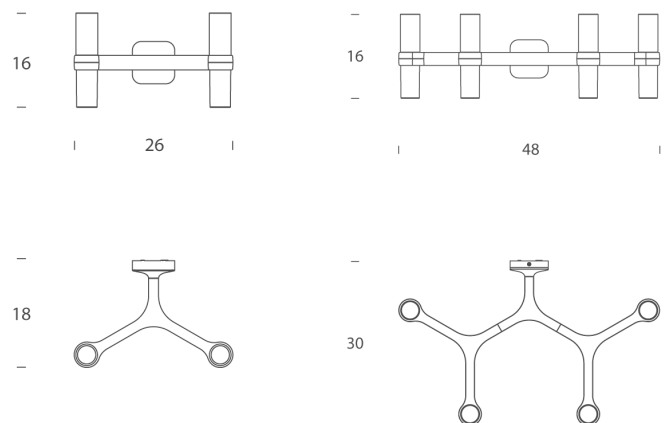

NE A/CROWN/2/BLACK PLATED

Crown Wall Light

by Jehs + Laub

The Crown collection by JEHS + LAUB comprises a selection of luminaires with a modular structure. Crown Wall Light is made with die-casted aluminium and sandblasted glass diffusers. Available in 2 or 4 light version and in a variety of hand polished glossy or plated finishes.

Designer	Jehs + Laub
Supplier	Nemo
Country	Italy
SKU	NE A/CROWN/2/BLACK PLATED
Finish	Black Plated
Size	2 Light

Product Dimensions

Materials	Aluminium
IP Rating	IP20

Source	2 x G9 60W (Max)
Dimming	Dependent on globe