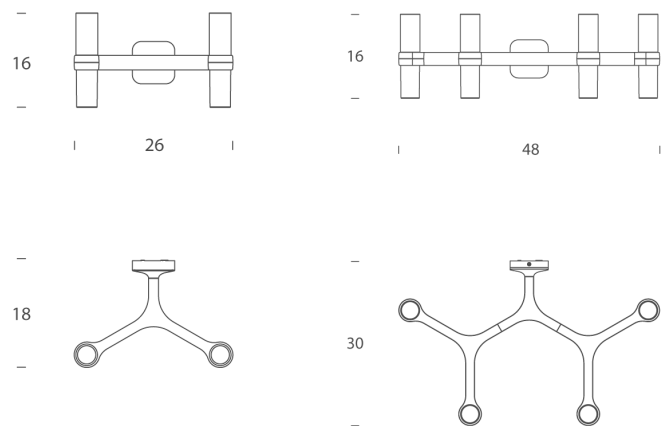

NE A/CROWN/2/BLACK PLATED

Crown Wall Light

by Jehs + Laub

The Crown collection by JEHS + LAUB comprises a selection of luminaires with a modular structure. Crown Wall Light is made with die-casted aluminium and sandblasted glass diffusers. Available in 2 or 4 light version and in a variety of hand polished glossy or plated finishes.

Designer	Jehs + Laub
Supplier	Nemo
Country	Italy
SKU	NE A/CROWN/2/BLACK PLATED
Finish	Black Plated
Size	2 Light

Product Dimensions

Materials	Aluminium
IP Rating	IP20

Source	2 x G9 60W (Max)
Dimming	Dependent on globe