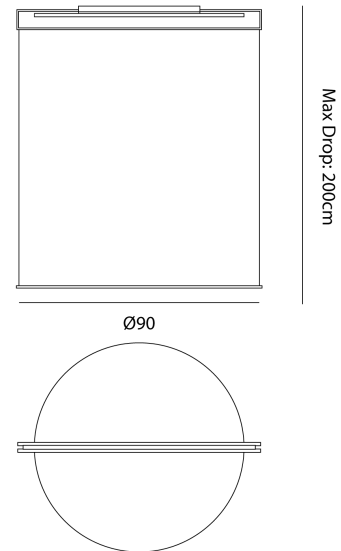

### Product Dimensions

<b>Source</b>	50W LED
<b>CRI</b>	>90
<b>Notes</b>	Overall Dimensions: 90cm x 90cm

<b>Colour Temp</b>	2700K
<b>Emission</b>	Indirect

<b>Output</b>	5500lm
<b>Dimming</b>	TRIAC