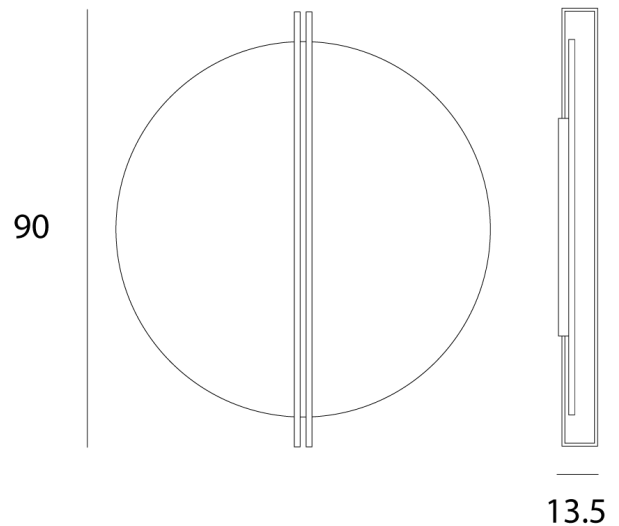

## Essenza Large Ceiling Light

by Marco Pagnoncelli

ESSENZA has a particularly unique, indirect light: slender structures that illuminate large metal discs. An object as minimal and pure in shape as ESSENZA can decorate a diversity of spaces, from commercial to residential to hospitality environments. The Essenza large ceiling light is available in a variety of finish options. Made in Italy.

### Product Dimensions

<b>Materials</b>	Aluminium	<b>Source</b>	35W LED	<b>Colour Temp</b>	3000K
<b>Output</b>	4000lm	<b>CRI</b>	>90	<b>Emission</b>	Indirect
<b>Dimming</b>	TRIAC	<b>Notes</b>	Overall Dimensions: 90cm x 13.5cm		