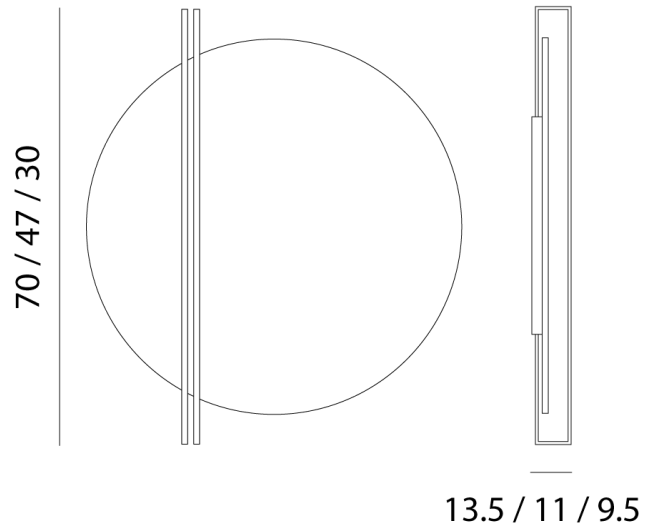

IC A/ESSENZA/30D/3000K/SILVER/WHITE

Essenza D Ceiling / Wall Light

by Marco Pagnoncelli

ESSENZA has a particularly unique, indirect light: slender structures that illuminate large metal discs. An object as minimal and pure in shape as ESSENZA can decorate a diversity of spaces, from commercial to residential to hospitality environments. The Essenza D wall lamp is available in three sizes in a variety of finish options. Made in Italy.

Designer	Marco Pagnoncelli
Supplier	Icone
Country	Italy
SKU	IC A/ESSENZA/30D/3000K/SILVER/WHITE
Finish	Silver + White
Size	30
Version	3000K

Product Dimensions

Materials	Aluminium	Source	11W LED	Colour Temp	3000K
Output	1230lm	CRI	>90	Emission	Indirect
Dimming	TRIAC	Notes	Overall Dimensions: 30cm x 9.5cm		