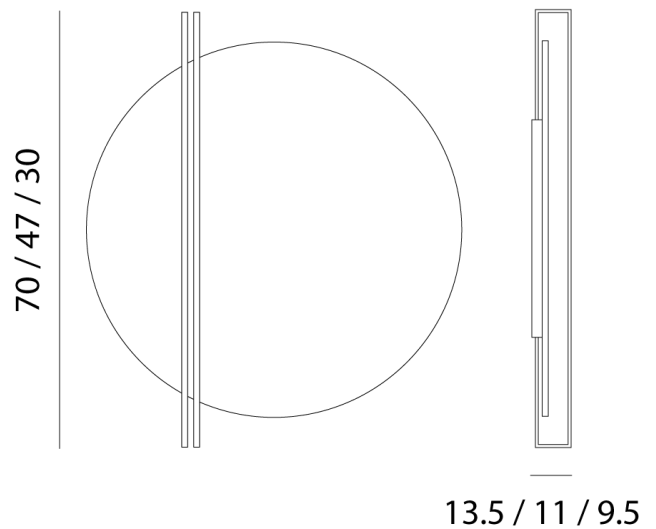

## Essenza D Ceiling / Wall Light

by Marco Pagnoncelli

ESSENZA has a particularly unique, indirect light: slender structures that illuminate large metal discs. An object as minimal and pure in shape as ESSENZA can decorate a diversity of spaces, from commercial to residential to hospitality environments. The Essenza D wall lamp is available in three sizes in a variety of finish options. Made in Italy.

<b>Designer</b>	Marco Pagnoncelli
<b>Supplier</b>	Icone
<b>Country</b>	Italy
<b>SKU</b>	IC A/ESSENZA/47D/2700K/WHITE
<b>Finish</b>	White
<b>Size</b>	47
<b>Version</b>	2700K

### Product Dimensions

<b>Materials</b>	Aluminium
<b>Output</b>	2150lm
<b>Dimming</b>	TRIAC

<b>Source</b>	17W LED
<b>CRI</b>	>90
<b>Notes</b>	Overall Dimensions: 47cm x 11cm

<b>Colour Temp</b>	2700K
<b>Emission</b>	Indirect