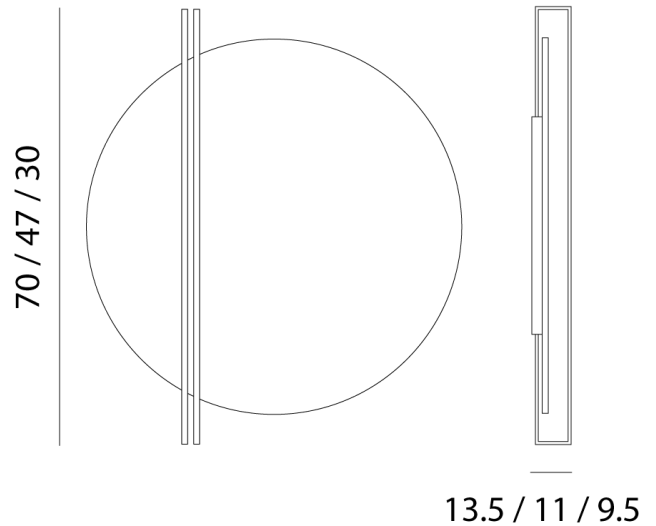

IC A/ESSENZA/70D/3000K/WHITE

Essenza D Ceiling / Wall Light

by Marco Pagnoncelli

ESSENZA has a particularly unique, indirect light: slender structures that illuminate large metal discs. An object as minimal and pure in shape as ESSENZA can decorate a diversity of spaces, from commercial to residential to hospitality environments. The Essenza D wall lamp is available in three sizes in a variety of finish options. Made in Italy.

Designer	Marco Pagnoncelli
Supplier	Icone
Country	Italy
SKU	IC A/ESSENZA/70D/3000K/WHITE
Finish	White
Size	70
Version	3000K

Product Dimensions

Materials	Aluminium	Source	25W LED	Colour Temp	3000K
Output	3080lm	CRI	>90	Emission	Indirect
Dimming	TRIAC	Notes	Overall Dimensions: 70cm x 13.5cm		