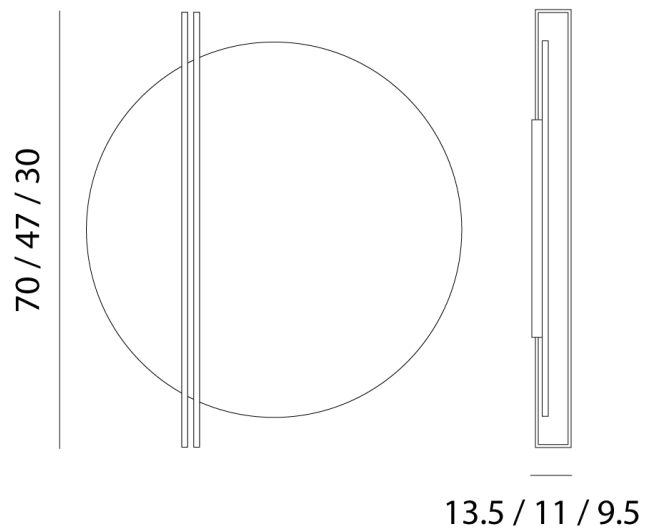

# Essenza D Ceiling / Wall Light

by Marco Pagnoncelli

ESSENZA has a particularly unique, indirect light: slender structures that illuminate large metal discs. An object as minimal and pure in shape as ESSENZA can decorate a diversity of spaces, from commercial to residential to hospitality environments. The Essenza D wall lamp is available in three sizes in a variety of finish options. Made in Italy.

<b>Designer</b>	Marco Pagnoncelli
<b>Supplier</b>	Icone
<b>Country</b>	Italy
<b>SKU</b>	IC A/ESSENZA/70D/3000K/WHITE
<b>Finish</b>	White
<b>Size</b>	70
<b>Version</b>	3000K

**Product Dimensions**

<b>Materials</b>	Aluminium
<b>Output</b>	3080lm
<b>Dimming</b>	TRIAC

<b>Source</b>	25W LED
<b>CRI</b>	>90
<b>Notes</b>	Overall Dimensions: 70cm x 13.5cm

<b>Colour Temp</b>	3000K
<b>Emission</b>	Indirect