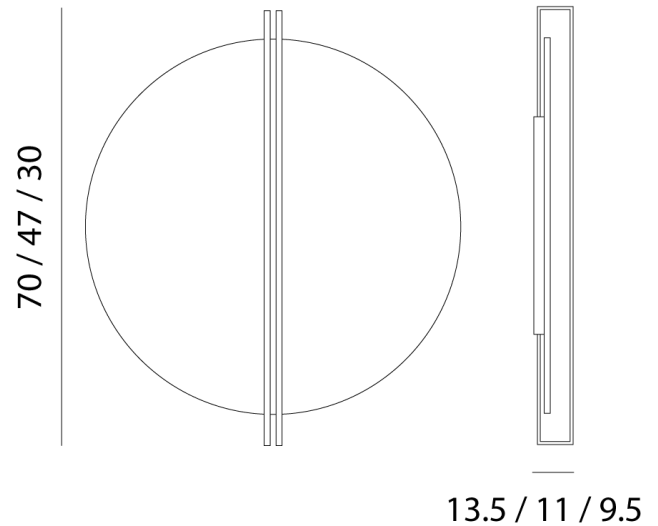

## Essenza Ceiling / Wall Light

by Marco Pagnoncelli

ESSENZA has a particularly unique, indirect light: slender structures that illuminate large metal discs. An object as minimal and pure in shape as ESSENZA can decorate a diversity of spaces, from commercial to residential to hospitality environments. The Essenza wall lamp is available in three sizes in a variety of finish options. Made in Italy.

<b>Designer</b>	Marco Pagnoncelli
<b>Supplier</b>	Icone
<b>Country</b>	Italy
<b>SKU</b>	IC A/ESSENZA/47/3000K/WHITE
<b>Finish</b>	White
<b>Size</b>	47
<b>Version</b>	3000K

### Product Dimensions

<b>Materials</b>	Aluminium	<b>Source</b>	17W LED	<b>Colour Temp</b>	3000K
<b>Output</b>	2150lm	<b>CRI</b>	>90	<b>Emission</b>	Indirect
<b>Dimming</b>	TRIAC	<b>Notes</b>	Overall Dimensions: 47cm x 11cm		