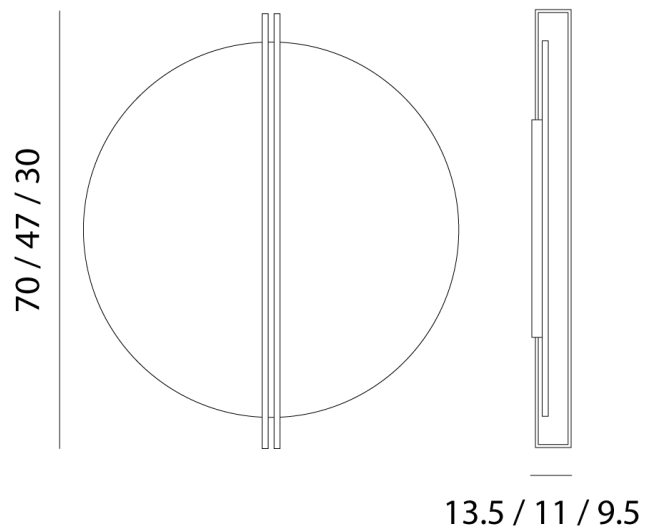

## Essenza Ceiling / Wall Light

by Marco Pagnoncelli

ESSENZA has a particularly unique, indirect light: slender structures that illuminate large metal discs. An object as minimal and pure in shape as ESSENZA can decorate a diversity of spaces, from commercial to residential to hospitality environments. The Essenza wall lamp is available in three sizes in a variety of finish options. Made in Italy.

<b>Designer</b>	Marco Pagnoncelli
<b>Supplier</b>	Icone
<b>Country</b>	Italy
<b>SKU</b>	IC A/ESSENZA/70/3000K/WHITE
<b>Finish</b>	White
<b>Size</b>	70
<b>Version</b>	3000K

### Product Dimensions

<b>Materials</b>	Aluminium	<b>Source</b>	25W LED	<b>Colour Temp</b>	3000K
<b>Output</b>	3080lm	<b>CRI</b>	>90	<b>Emission</b>	Indirect
<b>Dimming</b>	TRIAC	<b>Notes</b>	Overall Dimensions: 70cm x 13.5cm		