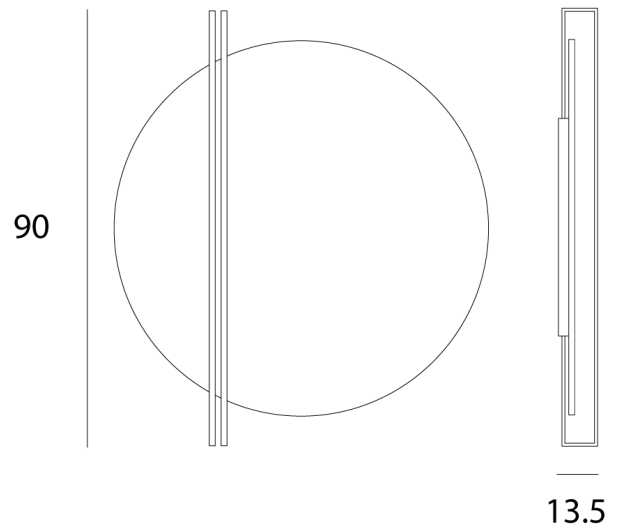

## Essenza D Large Ceiling Light

by Marco Pagnoncelli

ESSENZA has a particularly unique, indirect light: slender structures that illuminate large metal discs. An object as minimal and pure in shape as ESSENZA can decorate a diversity of spaces, from commercial to residential to hospitality environments. The Essenza D large ceiling light is available in a variety of finish options. Made in Italy.

### Product Dimensions

<b>Materials</b>	Aluminium	<b>Source</b>	35W LED	<b>Colour Temp</b>	3000K
<b>Output</b>	4000lm	<b>CRI</b>	>90	<b>Emission</b>	Indirect
<b>Dimming</b>	TRIAC	<b>Notes</b>	Overall Dimensions: 90cm x 13.5cm		