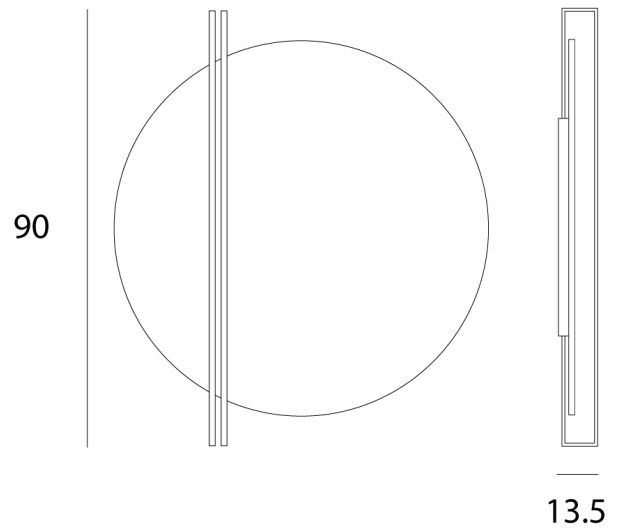

IC PL/ESSENZA/90D/3000K/SILVER/WHITE

Essenza D Large Ceiling Light

by Marco Pagnoncelli

ESSENZA has a particularly unique, indirect light: slender structures that illuminate large metal discs. An object as minimal and pure in shape as ESSENZA can decorate a diversity of spaces, from commercial to residential to hospitality environments. The Essenza D large ceiling light is available in a variety of finish options. Made in Italy.

Designer	Marco Pagnoncelli
Supplier	Icone
Country	Italy
SKU	IC PL/ESSENZA/90D/3000K/SILVER/WHITE
Finish	Silver + White
Version	3000K

Product Dimensions

Materials	Aluminium	Source	35W LED	Colour Temp	3000K
Output	4000lm	CRI	>90	Emission	Indirect
Dimming	TRIAC	Notes	Overall Dimensions: 90cm x 13.5cm		