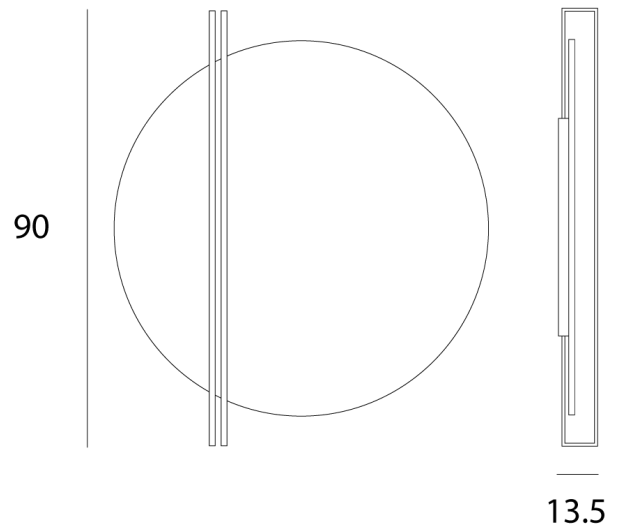

IC PL/ESSENZA/90D/3000K/SILVER/WHITE

Essenza D Large Ceiling Light

by Marco Pagnoncelli

ESSENZA has a particularly unique, indirect light: slender structures that illuminate large metal discs. An object as minimal and pure in shape as ESSENZA can decorate a diversity of spaces, from commercial to residential to hospitality environments. The Essenza D large ceiling light is available in a variety of finish options. Made in Italy.

Designer	Marco Pagnoncelli
Supplier	Icone
Country	Italy
SKU	IC PL/ESSENZA/90D/3000K/SILVER/WHITE
Finish	Silver + White
Version	3000K

Product Dimensions

Materials	Aluminium	Source	35W LED	Colour Temp	3000K
Output	4000lm	CRI	>90	Emission	Indirect
Dimming	TRIAC	Notes	Overall Dimensions: 90cm x 13.5cm		