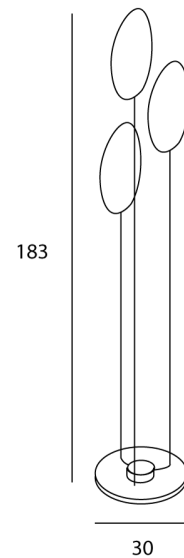

IC PT/MASAI/45/3000K/WHITE

Masai 45 Floor Lamp

by Marco Pagnoncelli

The peculiarity of MASAI is its curved shield on which the light is projected from an oval source. This collection of indirect wall, ceiling and pendant lamps consists of slimline die-cast aluminum profiles with inbuilt LEDs. The simple geometry and essential shape of MASAI creates a clean and sophisticated aesthetic, while its soft indirect lighting produces a comfortable atmosphere. The Masai 45 floor lamp features three separate sources for a combined effect. Available in a variety of finish options. Made in Italy.

Designer	Marco Pagnoncelli
Supplier	Icone
Country	Italy
SKU	IC PT/MASAI/45/3000K/WHITE
Finish	White
Version	3000K

Product Dimensions

Materials	Aluminium	Source	45W LED TOTAL	Colour Temp	3000K
Output	4050lm TOTAL	CRI	>90	Emission	Indirect
Notes	Overall Dimensions: 183cm x 30m x 30cm				