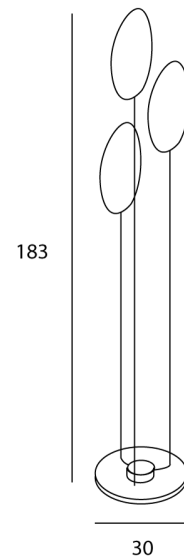

IC PT/MASAI/45/2700K/WHITE

Masai 45 Floor Lamp

by Marco Pagnoncelli

The peculiarity of MASAI is its curved shield on which the light is projected from an oval source. This collection of indirect wall, ceiling and pendant lamps consists of slimline die-cast aluminum profiles with inbuilt LEDs. The simple geometry and essential shape of MASAI creates a clean and sophisticated aesthetic, while its soft indirect lighting produces a comfortable atmosphere. The Masai 45 floor lamp features three separate sources for a combined effect. Available in a variety of finish options. Made in Italy.

Designer	Marco Pagnoncelli
Supplier	Icone
Country	Italy
SKU	IC PT/MASAI/45/2700K/WHITE
Finish	White
Version	2700K

Product Dimensions

Materials	Aluminium	Source	45W LED TOTAL	Colour Temp	2700K
Output	4050lm TOTAL	CRI	>90	Emission	Indirect
Notes	Overall Dimensions: 183cm x 30m x 30cm				