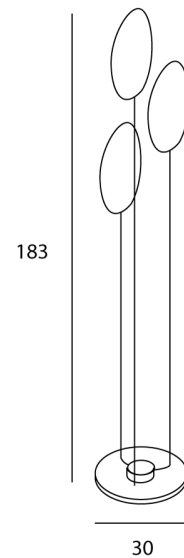

IC PT/MASAI/45/2700K/BLACK

Masai 45 Floor Lamp

by Marco Pagnoncelli

The peculiarity of MASAI is its curved shield on which the light is projected from an oval source. This collection of indirect wall, ceiling and pendant lamps consists of slimline die-cast aluminum profiles with inbuilt LEDs. The simple geometry and essential shape of MASAI creates a clean and sophisticated aesthetic, while its soft indirect lighting produces a comfortable atmosphere. The Masai 45 floor lamp features three separate sources for a combined effect. Available in a variety of finish options. Made in Italy.

Designer	Marco Pagnoncelli
Supplier	Icone
Country	Italy
SKU	IC PT/MASAI/45/2700K/BLACK
Finish	Black
Version	2700K

Product Dimensions

Materials	Aluminium	Source	45W LED TOTAL	Colour Temp	2700K
Output	4050lm TOTAL	CRI	>90	Emission	Indirect
Notes	Overall Dimensions: 183cm x 30m x 30cm				