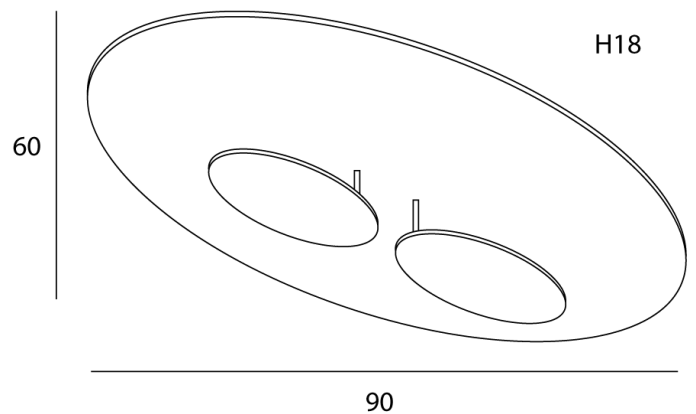

## Masai Large Ceiling Light

by Marco Pagnoncelli

The peculiarity of MASAI is its curved shield on which the light is projected from an oval source. This collection of indirect wall, ceiling and pendant lamps consists of slimline die-cast aluminum profiles with inbuilt LEDs. The simple geometry and essential shape of MASAI creates a clean and sophisticated aesthetic, while its soft indirect lighting produces a comfortable atmosphere. The Masai large ceiling light is available in a variety of finish options. Made in Italy.

<b>Designer</b>	Marco Pagnoncelli
<b>Supplier</b>	Icone
<b>Country</b>	Italy
<b>SKU</b>	IC PL/MASAI/90/2700K/WHITE/BLACK
<b>Finish</b>	White + Black
<b>Version</b>	2700K

Product Dimensions

<b>Materials</b>	Aluminium	<b>Source</b>	40W LED	<b>Colour Temp</b>	2700K
<b>Output</b>	3840lm	<b>CRI</b>	>90	<b>Emission</b>	Indirect
<b>Dimming</b>	TRIAC	<b>Notes</b>	Overall Dimensions: 90cm x 80cm x 18cm		