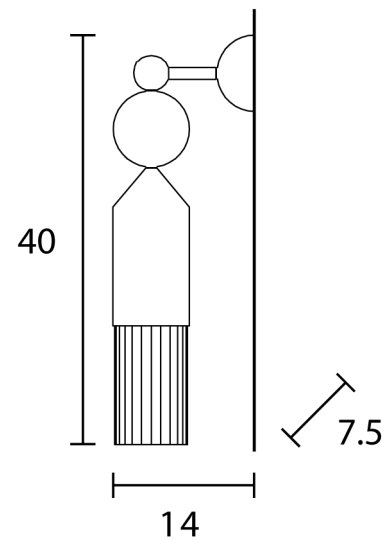

MAS A/NAPPE/N4/MATT BLACK

Nappe Wall Light

by Marco Zito

Made in Italy, the Nappe wall light collection is inspired by the 'nappine' (tassels) typically used to close curtains and decorate Venetian salons. Each Nappe is comprised of a painted metal frame with metal or Pyrex rods and Pyrex diffusers with an inbuilt LED source. Available in several shapes and finish options.

Designer	Marco Zito
Supplier	Masiero
Country	Italy
SKU	MAS A/NAPPE/N4/MATT BLACK
Version	N4
Finish	Matt Black

Product Dimensions

Weight	2.5kg
Colour Temp	3000K
Dimming	Non-dimmable

Materials	Metal, Pyrex
Output	688lm

Source	5.4W LED
CRI	>90