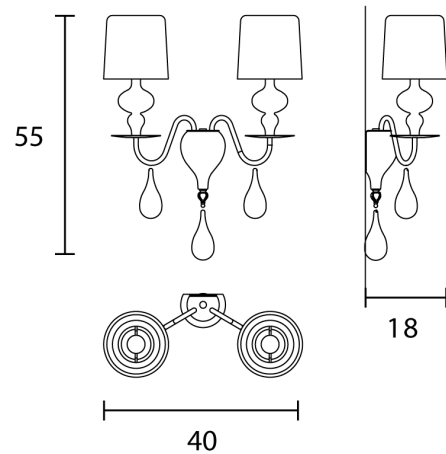

## Eva Double Wall Light

by Masiero Lab

The Eva collection magnificently embodies a modern interpretation of classic chandeliers. Like a blossoming flower, Eva enchants with fluid sinuosity and conveys a sense of calm. The double wall lamp features a resin and polyurethane frame with aluminium shades, accentuating its modern aesthetic. Available in a variety of finish options.

### Product Dimensions

<b>Weight</b>	3.5kg
<b>Dimming</b>	Dependant on globe

<b>Materials</b>	Resin and polyurethane frame with aluminium shade
------------------	---

<b>Source</b>	2 x E14 10W Max
---------------	-----------------