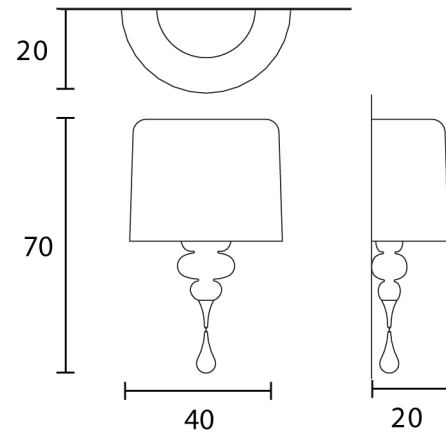

MAS A/EVA/A3/CONCRETE

Eva Wall Light

by Masiero Lab

The Eva collection magnificently embodies a modern interpretation of classic chandeliers. Like a blossoming flower, Eva enchants with fluid sinuosity and conveys a sense of calm. The wall lamp features a resin and polyurethane frame with an aluminium shade, accentuating its modern aesthetic. Available in two sizes and a variety of finish options.

Designer	Masiero Lab
Supplier	Masiero
Country	Italy
SKU	MAS A/EVA/A3/CONCRETE
Finish	Concrete
Size	Large

Product Dimensions

Weight	4.5kg	Materials	Resin and polyurethane frame with aluminium shade	Source	3 x E27 20W Max
Dimming	Dependant on globe				