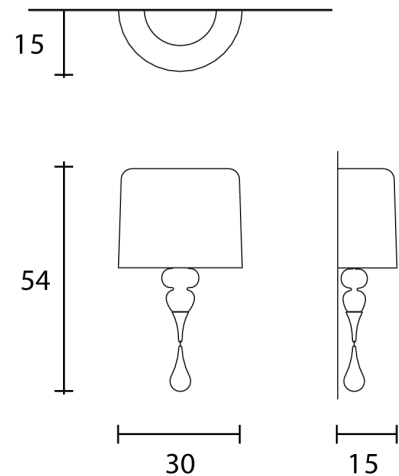

MAS A/EVA/A1/M/MATT WHITE

Eva Wall Light

by Masiero Lab

The Eva collection magnificently embodies a modern interpretation of classic chandeliers. Like a blossoming flower, Eva enchants with fluid sinuosity and conveys a sense of calm. The wall lamp features a resin and polyurethane frame with an aluminium shade, accentuating its modern aesthetic. Available in two sizes and a variety of finish options.

Designer	Masiero Lab
Supplier	Masiero
Country	Italy
SKU	MAS A/EVA/A1/M/MATT WHITE
Finish	Matt White
Size	Small

Product Dimensions

Weight	4.5kg	Materials	Resin and polyurethane frame with aluminium shade	Source	1 x E27 20W Max
Dimming	Dependant on globe				