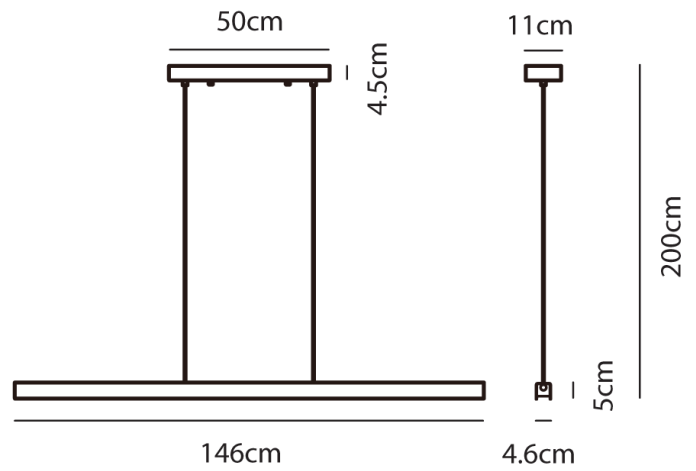

## Square Linear Pendant

by Chao-Cheng Chen

The Square Pendant is simple yet sophisticated in both function and design. The minimalist linear lamp is controlled by touchless sensors located on one end of the fixture. Not only is there an ON/OFF and dimming function, but the Square also exhibits the ability to adjust color temperature in four flexible settings: 2700k, 3000k (default), 3400k, and 4000k. The Square features an integrated LED source with a Color Rendering Index of 98 for vivid and natural color environments. The versatile design makes the Square pendant suitable for work spaces to ambient settings. The exterior is available in Black or White finish, while the inner surface is finely coated in brushed gold.

<b>Designer</b>	Chao-Cheng Chen
<b>Supplier</b>	Seed Design
<b>Country</b>	Taiwan
<b>SKU</b>	SE S/SQUARE/WHITE/SAND GOLD
<b>Finish</b>	White

Product Dimensions

<b>Weight</b>	5kg	<b>Materials</b>	Aluminium	<b>Source</b>	40W LED
<b>Colour Temp</b>	2700, 3000K, 3400K, or 4000K	<b>Output</b>	2300lm	<b>CRI</b>	98