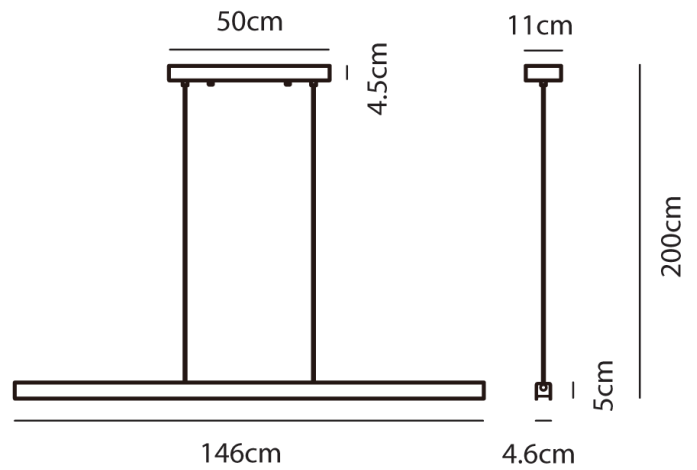

SE S/SQUARE/WHITE/SAND GOLD

Square Linear Pendant

by Chao-Cheng Chen

The Square Pendant is simple yet sophisticated in both function and design. The minimalist linear lamp is controlled by touchless sensors located on one end of the fixture. Not only is there an ON/OFF and dimming function, but the Square also exhibits the ability to adjust color temperature in four flexible settings: 2700k, 3000k (default), 3400k, and 4000k. The Square features an integrated LED source with a Color Rendering Index of 98 for vivid and natural color environments. The versatile design makes the Square pendant suitable for work spaces to ambient settings. The exterior is available in Black or White finish, while the inner surface is finely coated in brushed gold.

Designer	Chao-Cheng Chen
Supplier	Seed Design
Country	Taiwan
SKU	SE S/SQUARE/WHITE/SAND GOLD
Finish	White

Product Dimensions

Weight	5kg	Materials	Aluminium	Source	40W LED
Colour Temp	2700, 3000K, 3400K, or 4000K	Output	2300lm	CRI	98