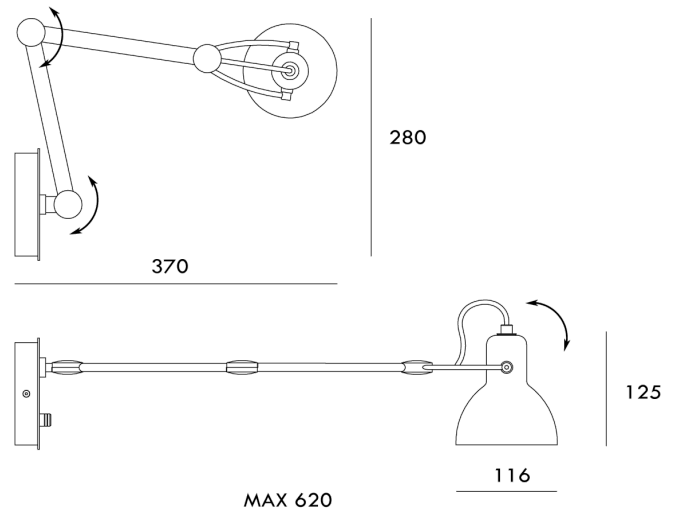

SE A/LAITO/MIN/BR/BK

Laito Mini Wall Lamp

by Chao-Cheng Chen

The Laito mini wall lamp inherits the classic streamlined look and flexible functionality of its larger counterparts. An adjustable arm and shade allows the wall mounted lamp to be perfectly positioned for any lighting need. As with the rest of the Laito collection, aesthetic is never compromised by function. Available with black glass shade with matt brass arm and black mounting plate.

Designer	Chao-Cheng Chen
Supplier	Seed Design
Country	Taiwan
SKU	SE A/LAITO/MIN/BR/BK
Finish	Black

Product Dimensions

Materials	Glass	Source	1 x E14 40W (Max)	Dimming	Dependent on globe
Notes	Switch on mounting plate				