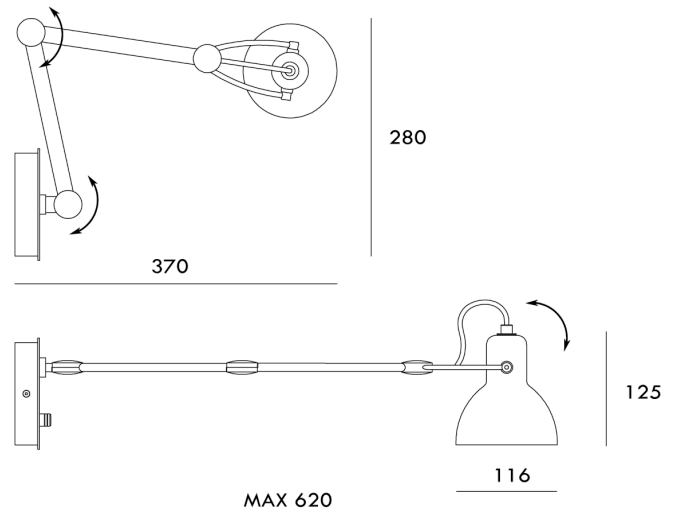

SE A/LAITO/MIN/BR/BK

Laito Mini Wall Lamp

by Chao-Cheng Chen

The Laito mini wall lamp inherits the classic streamlined look and flexible functionality of its larger counterparts. An adjustable arm and shade allows the wall mounted lamp to be perfectly positioned for any lighting need. As with the rest of the Laito collection, aesthetic is never compromised by function. Available with black glass shade with matt brass arm and black mounting plate.

Designer	Chao-Cheng Chen
Supplier	Seed Design
Country	Taiwan
SKU	SE A/LAITO/MIN/BR/BK
Finish	Black

Product Dimensions

Materials	Glass	Source	1 x E14 40W (Max)	Dimming	Dependent on globe
Notes	Switch on mounting plate				