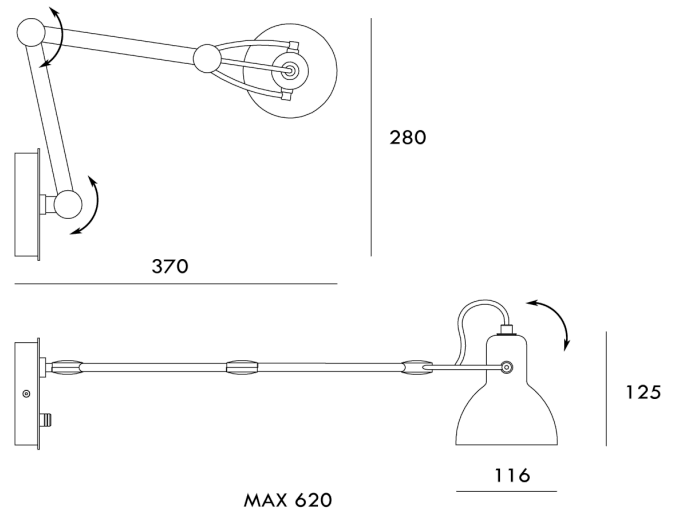

SE A/LAITO/MIN/BR/BK

Laito Mini Wall Lamp

by Chao-Cheng Chen

The Laito mini wall lamp inherits the classic streamlined look and flexible functionality of its larger counterparts. An adjustable arm and shade allows the wall mounted lamp to be perfectly positioned for any lighting need. As with the rest of the Laito collection, aesthetic is never compromised by function. Available with black glass shade with matt brass arm and black mounting plate.

Designer	Chao-Cheng Chen
Supplier	Seed Design
Country	Taiwan
SKU	SE A/LAITO/MIN/BR/BK
Finish	Black

Product Dimensions

Materials	Glass	Source	1 x E14 40W (Max)	Dimming	Dependent on globe
Notes	Switch on mouting plate				