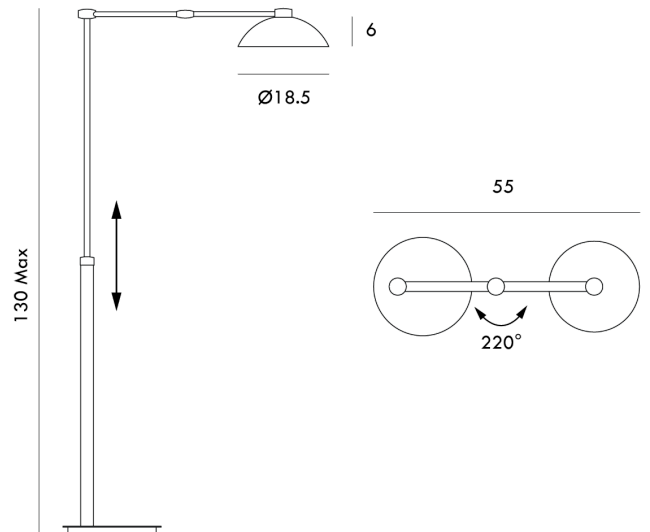

## Orlando Floor Lamp

by

Orlando Floor lamp by SEED Design with adjustable height and swinging shade arm. Takes 1 x G9 33W (Max) globe. Available in black finish with white opal shade.

<b>Supplier</b>	Seed Design
<b>Country</b>	Taiwan
<b>SKU</b>	SE PT/ORLANDO/BK
<b>Finish</b>	Black

### Product Dimensions

<b>Materials</b>	Aluminium	<b>Source</b>	1 x G9 33W (Max)	<b>Notes</b>	Adjustable height, adjustable shade arm, foot switch
------------------	-----------	---------------	------------------	--------------	--