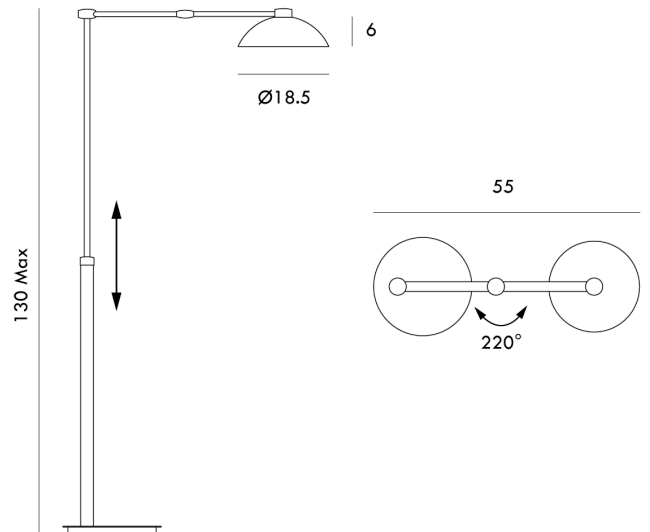

Product Dimensions

Materials	Aluminium	Source	1 x G9 33W (Max)	Notes	Adjustable height, adjustable shade arm, foot switch